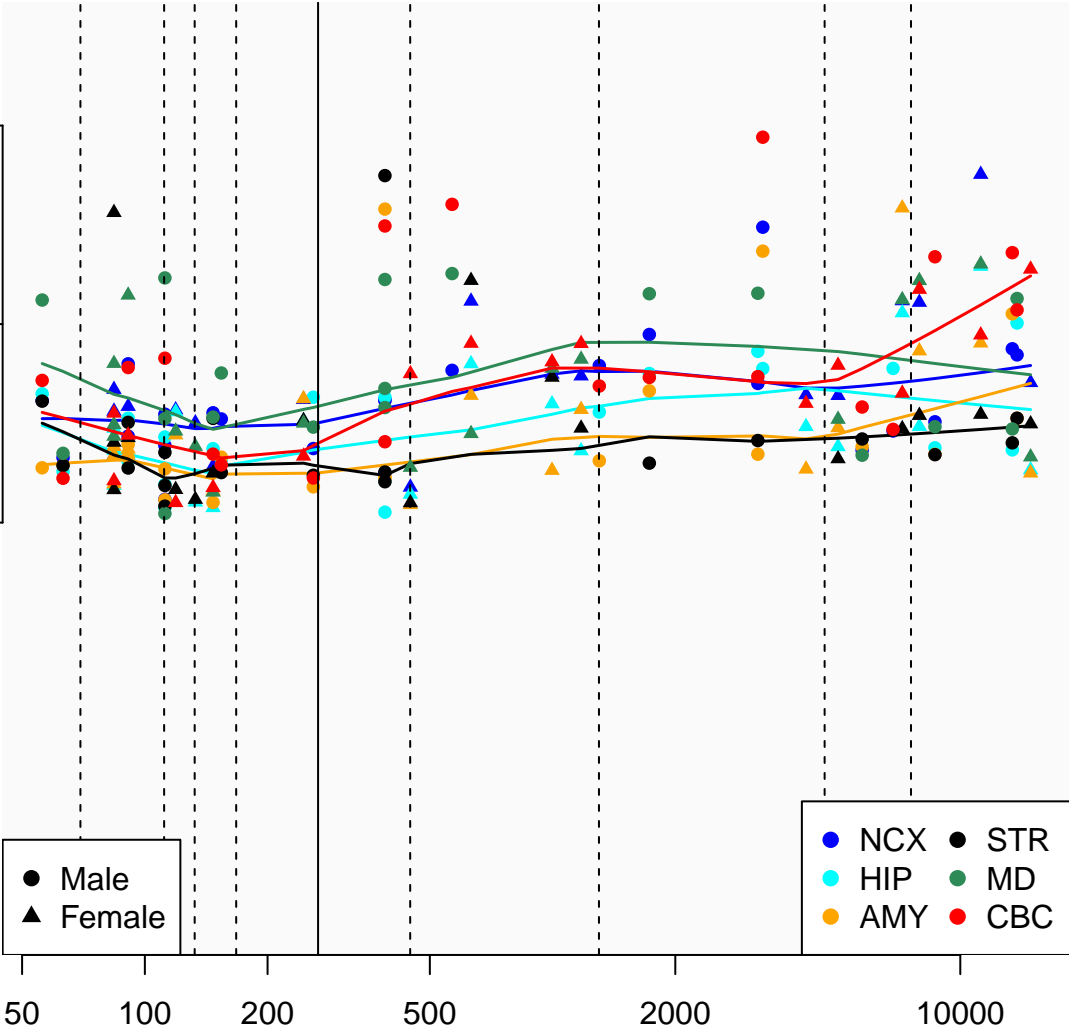

# SNORA40\_ENSG00000273499

Window:

1 2 3 4 5 6 7 8 9

Normalized Log2 RPKM+1

● Male  
▲ Female

● NCX ● STR  
● HIP ● MD  
● AMY ● CBC

Age (Days)