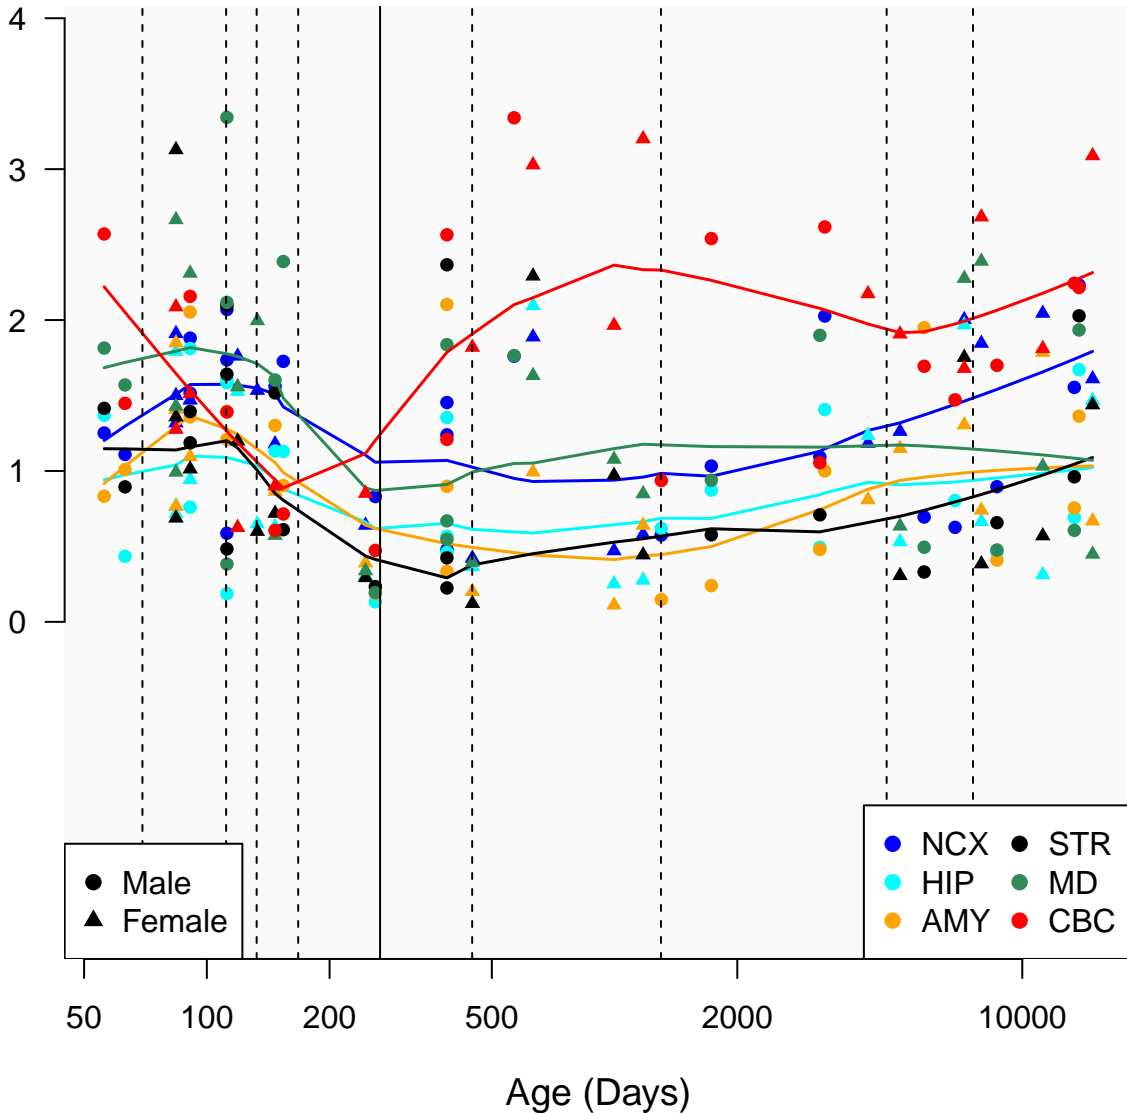

# SNORA42\_ENSG00000207217

Window:

1 2 3 4 5 6 7 8 9

Normalized Log<sub>2</sub> RPKM+1

● Male  
▲ Female

● NCX ● STR  
● HIP ● MD  
● AMY ● CBC