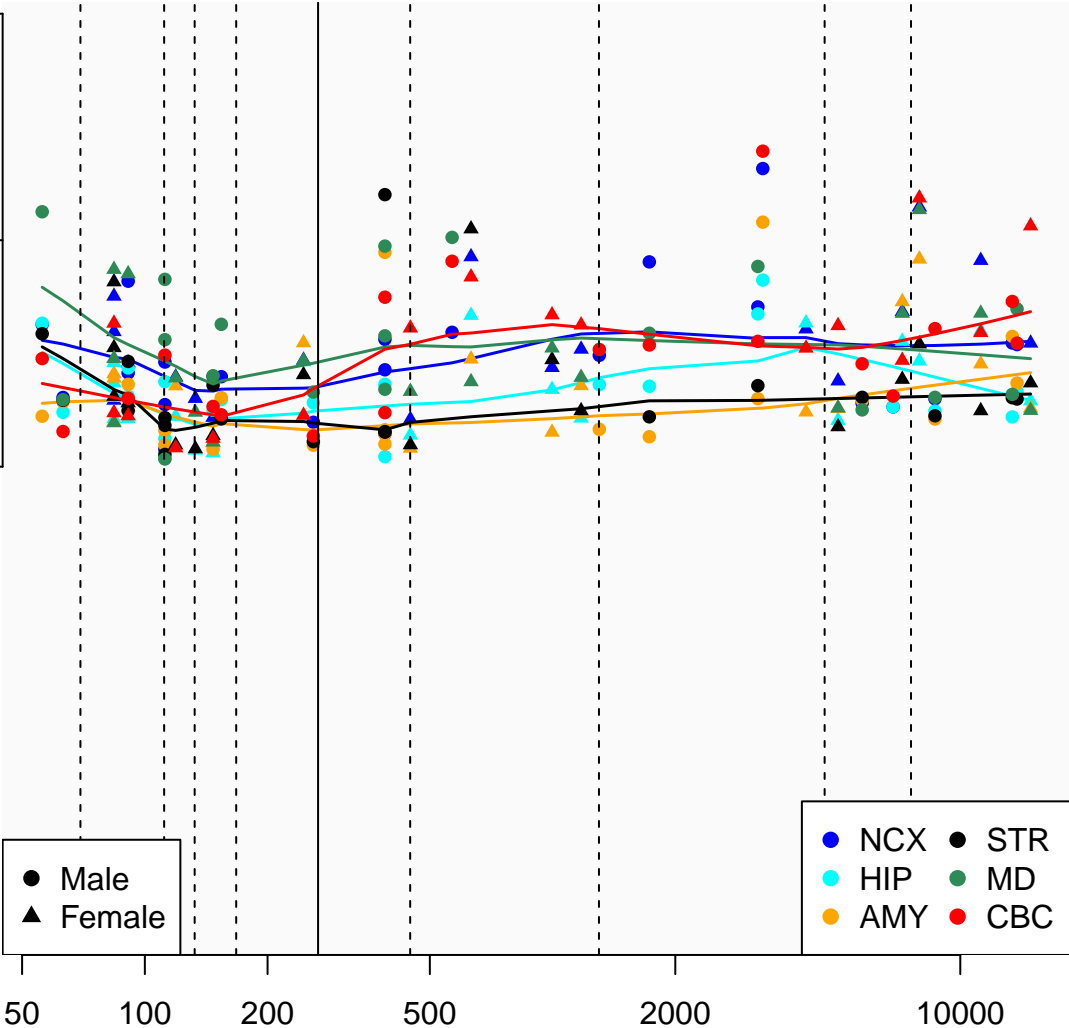

# SNORA44\_ENSG00000273544

Window:

1 2 3 4 5 6 7 8 9

Normalized Log2 RPKM+1

2  
1  
0

● Male  
▲ Female

● NCX ● STR  
● HIP ● MD  
● AMY ● CBC