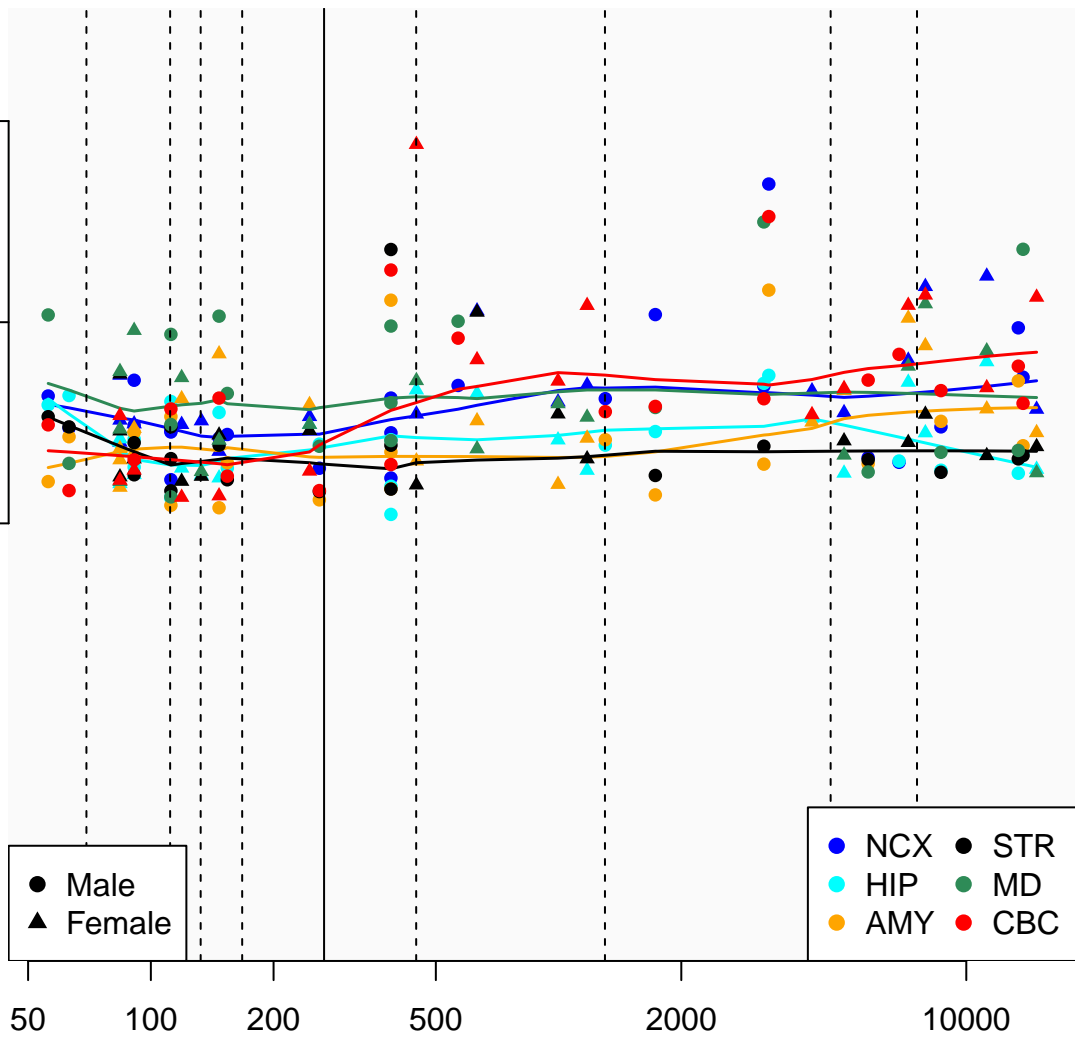

SNORA46_ENSG00000207493

Window:

1 2 3 4 5 6 7 8 9

Normalized Log2 RPKM+1

2
1
0

● Male
▲ Female

● NCX ● STR
● HIP ● MD
● AMY ● CBC

Age (Days)