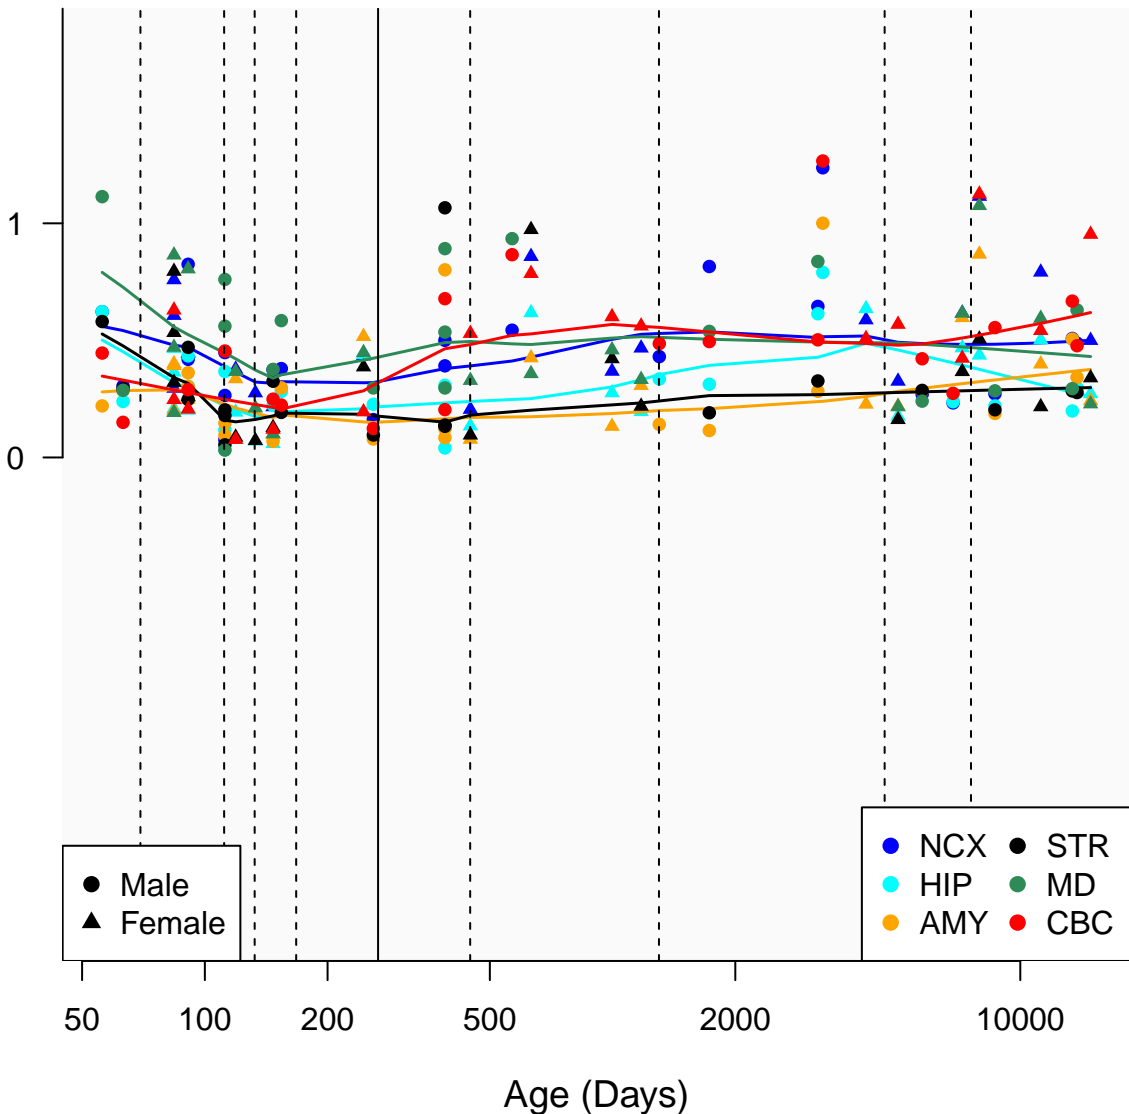

# SNORA48\_ENSG00000209582

Window:

1 2 3 4 5 6 7 8 9

Normalized Log2 RPKM+1

● Male  
▲ Female

● NCX ● STR  
● HIP ● MD  
● AMY ● CBC