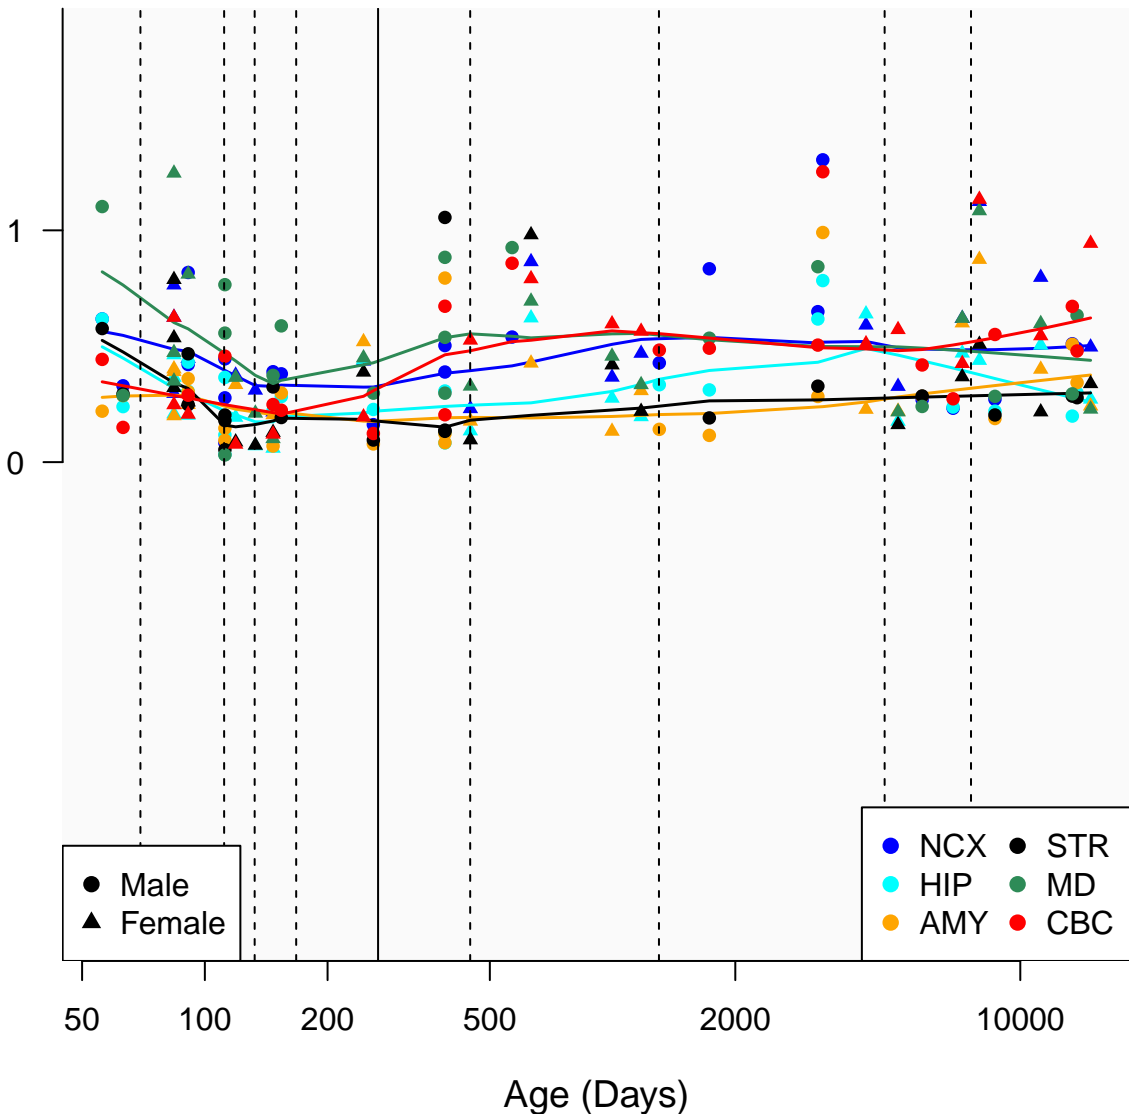

SNORA48_ENSG00000212214

Window:

1 2 3 4 5 6 7 8 9

Normalized Log2 RPKM+1

● Male
▲ Female

● NCX ● STR
● HIP ● MD
● AMY ● CBC