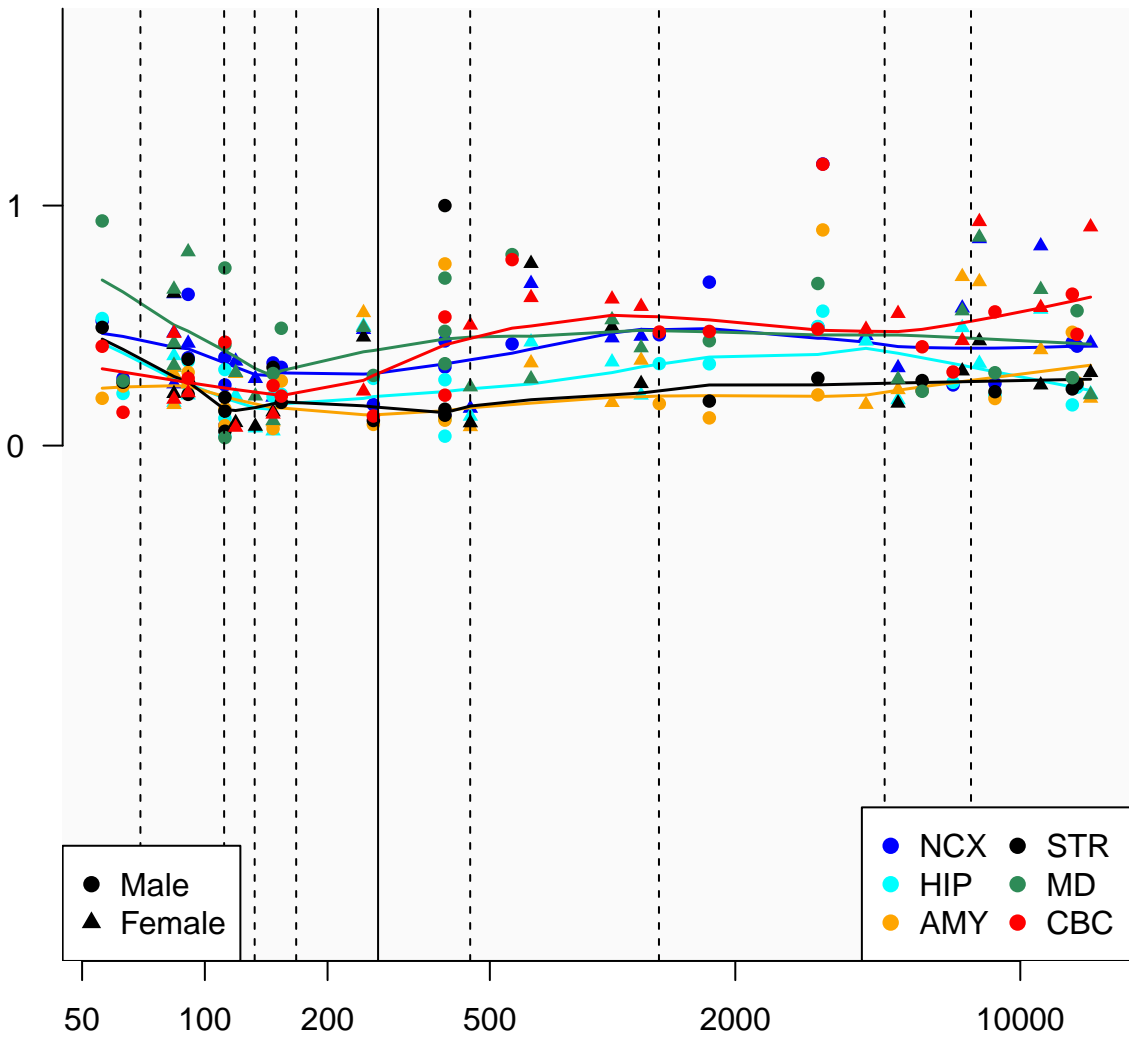

# SNORA48\_ENSG00000252228

Window:

1 2 3 4 5 6 7 8 9

Normalized Log2 RPKM+1

● Male  
▲ Female

● NCX ● STR  
● HIP ● MD  
● AMY ● CBC

Age (Days)