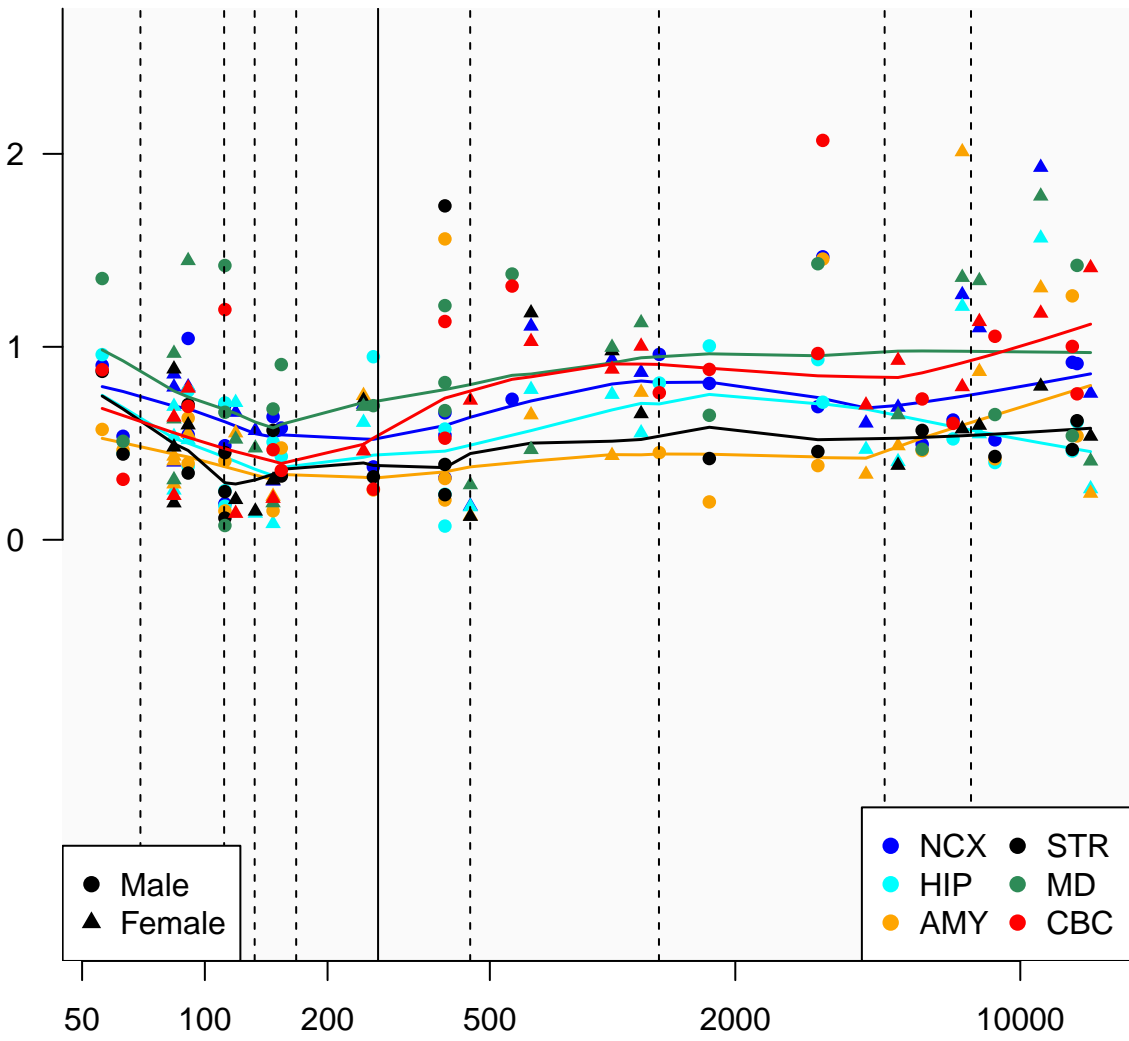

# SNORA4\_ENSG00000202183

Window:

1 2 3 4 5 6 7 8 9

Normalized Log2 RPKM+1

● Male  
▲ Female

● NCX ● STR  
● HIP ● MD  
● AMY ● CBC

Age (Days)