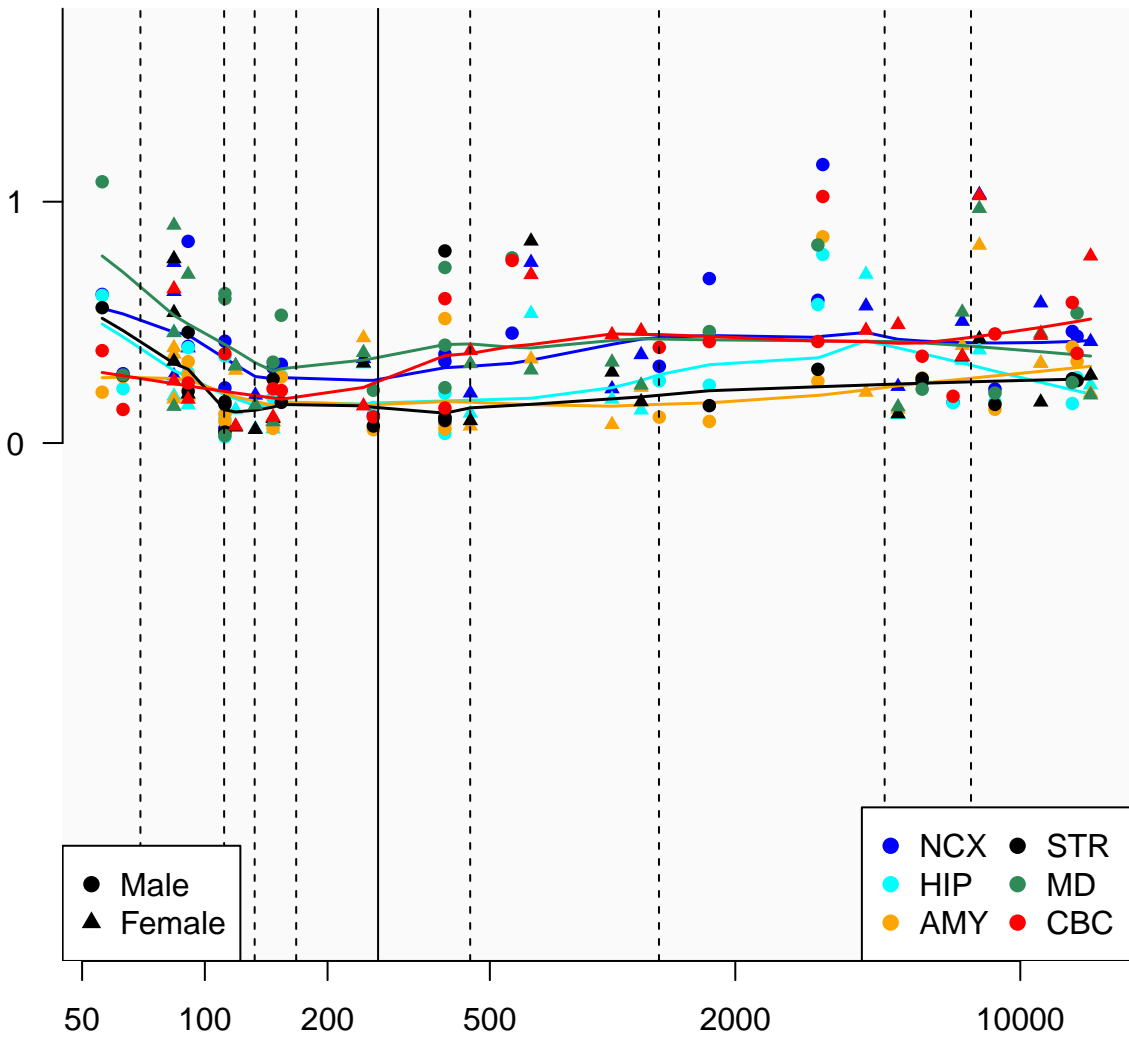

# SNORA52\_ENSG00000199785

Window:

1 2 3 4 5 6 7 8 9

Normalized Log2 RPKM+1

● Male  
▲ Female

● NCX ● STR  
● HIP ● MD  
● AMY ● CBC

Age (Days)