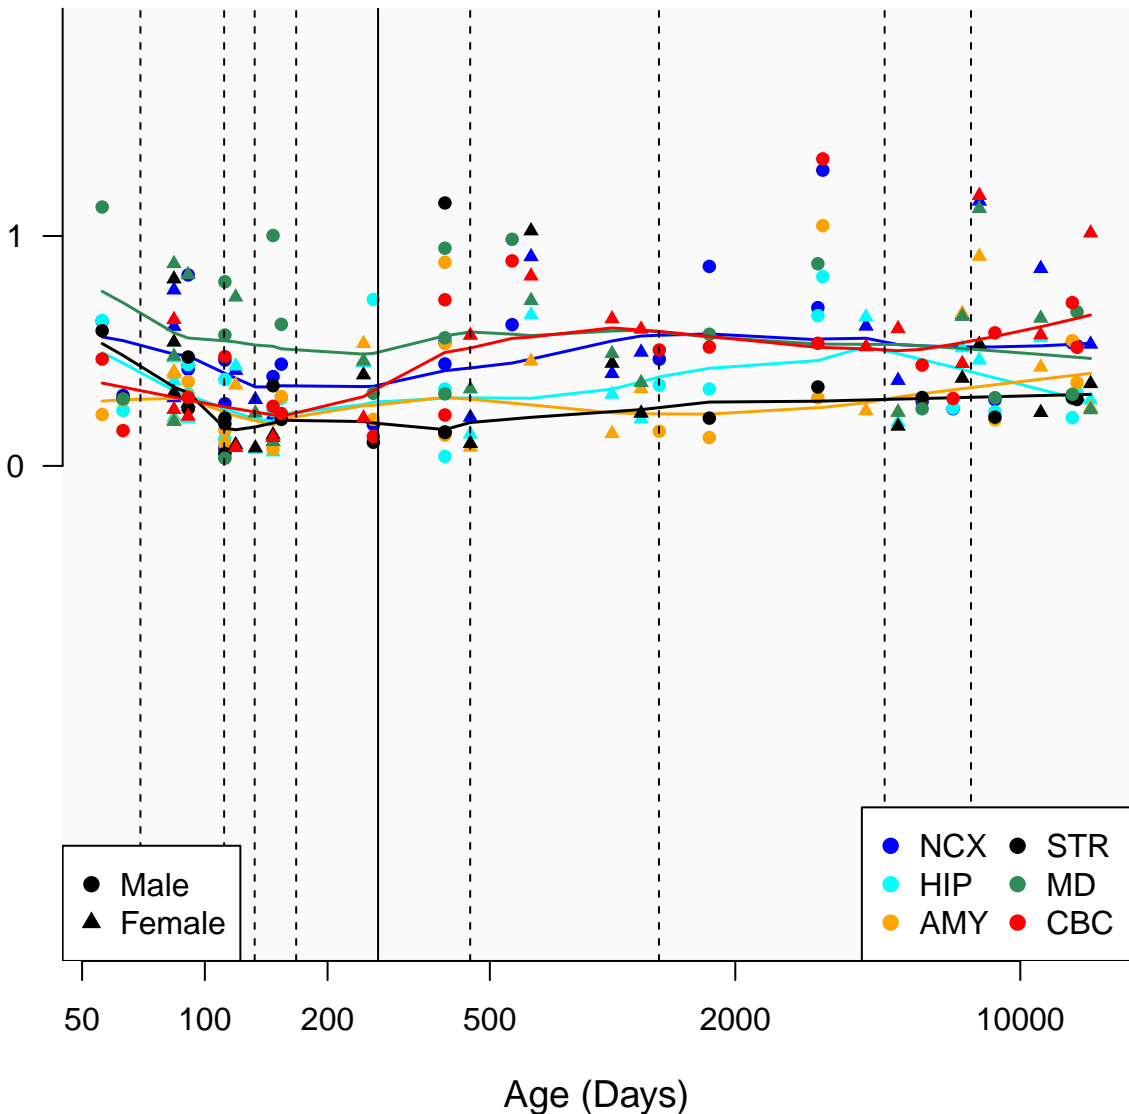

# SNORA64\_ENSG00000199566

Window:

1 2 3 4 5 6 7 8 9

Normalized Log2 RPKM+1

● Male  
▲ Female

● NCX ● STR  
● HIP ● MD  
● AMY ● CBC