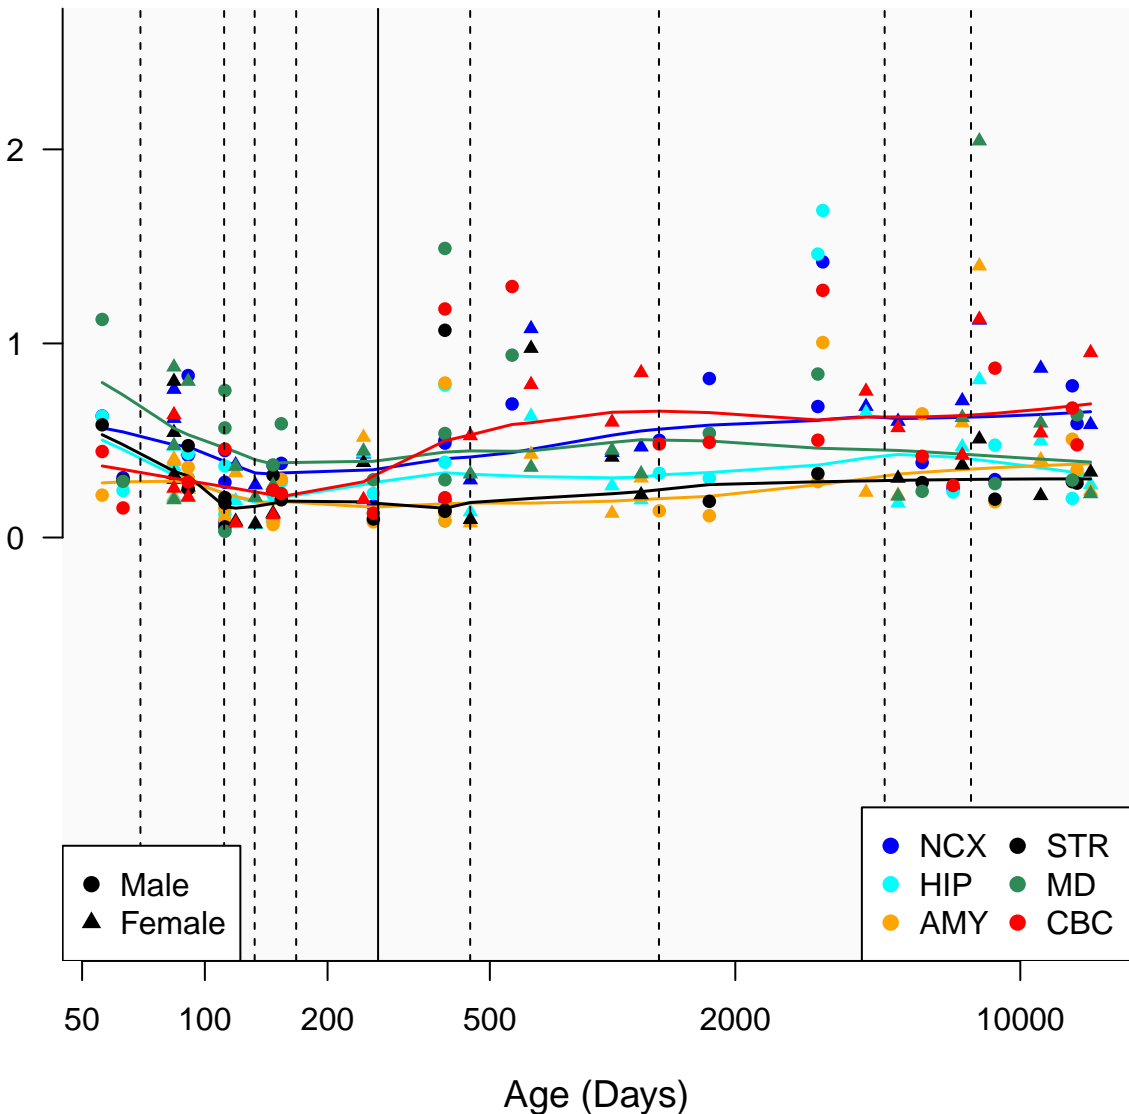

SNORA64_ENSG00000202517

Window:

1 2 3 4 5 6 7 8 9

Normalized Log₂ RPKM+1

● Male
▲ Female

● NCX ● STR
● HIP ● MD
● AMY ● CBC