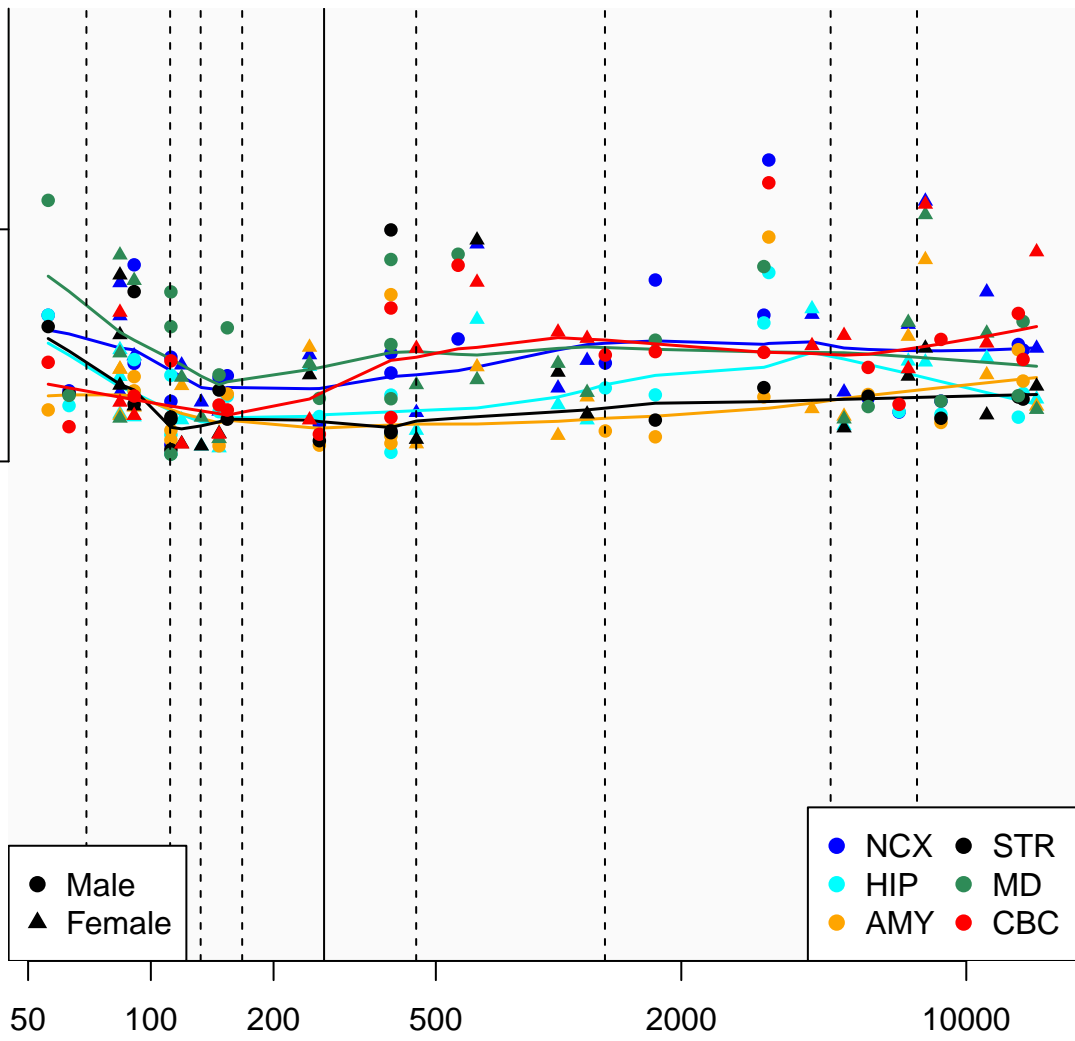

# SNORA64\_ENSG00000207187

Window:

1 2 3 4 5 6 7 8 9

Normalized Log2 RPKM+1

● Male  
▲ Female

● NCX ● STR  
● HIP ● MD  
● AMY ● CBC