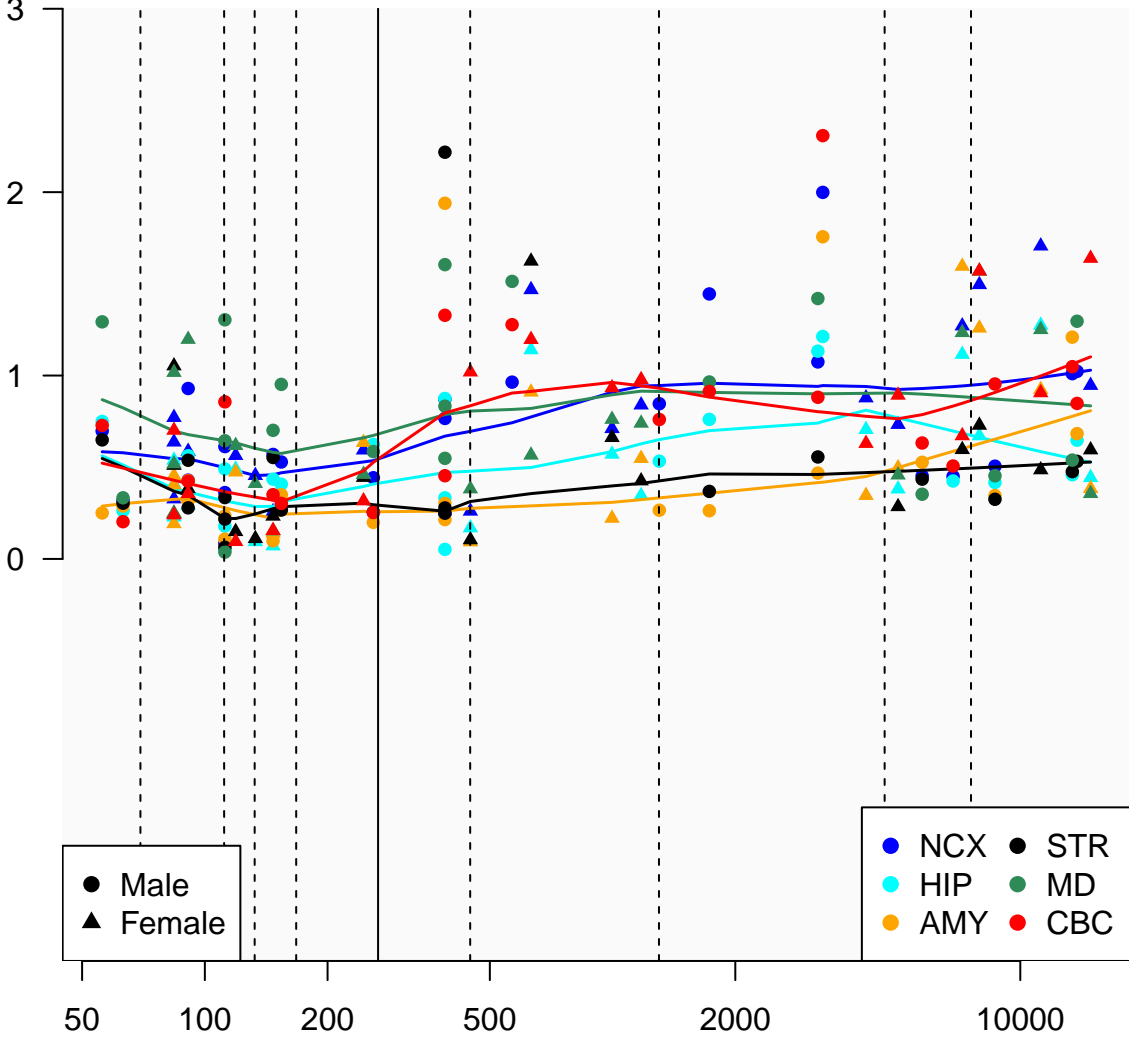

SNORA68_ENSG00000251715

Window:

1 2 3 4 5 6 7 8 9

Normalized Log2 RPKM+1

● Male
▲ Female

● NCX ● STR
● HIP ● MD
● AMY ● CBC