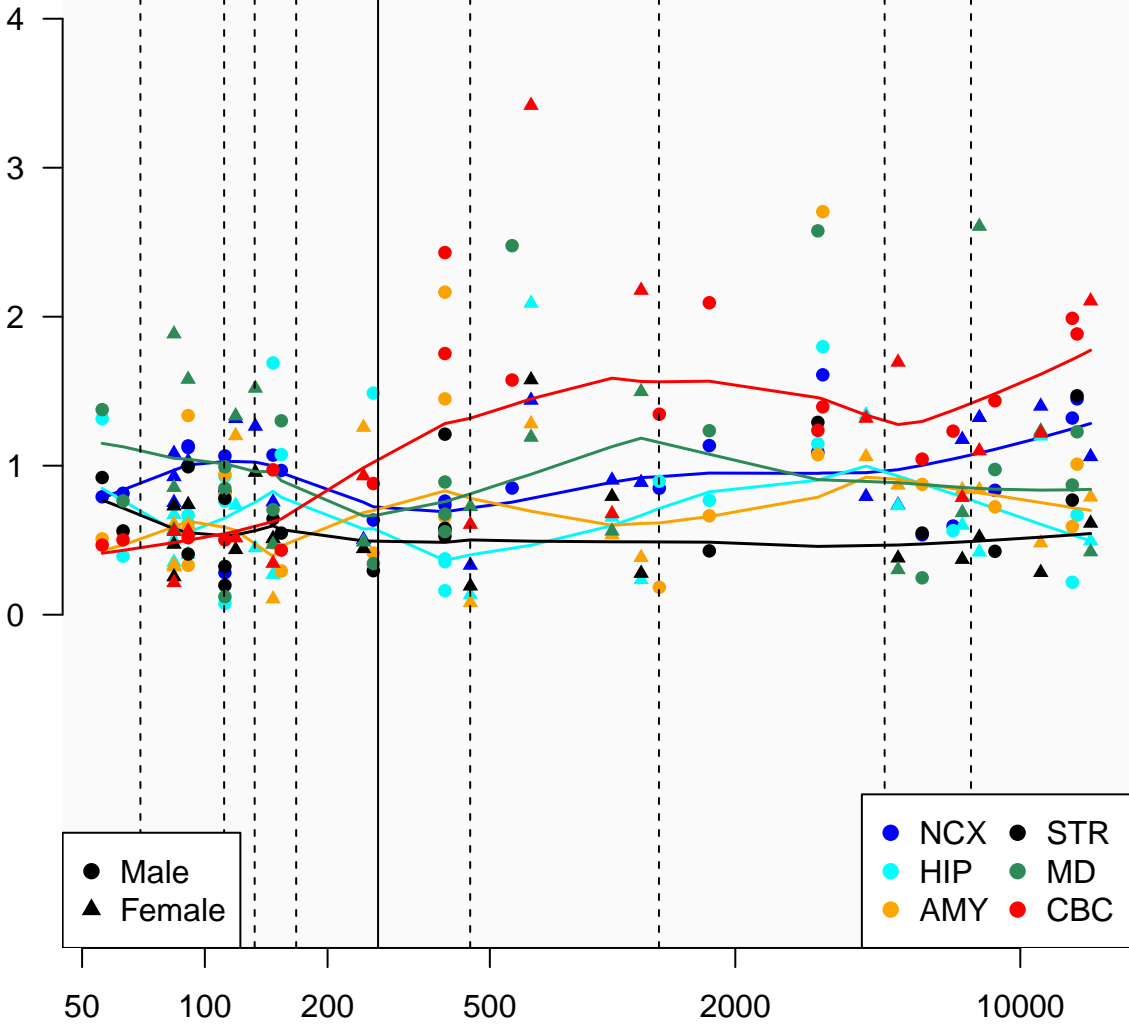

# SNORA70\_ENSG00000200237

Window:

1 2 3 4 5 6 7 8 9

Normalized Log2 RPKM+1

● Male  
▲ Female

● NCX ● STR  
● HIP ● MD  
● AMY ● CBC

Age (Days)