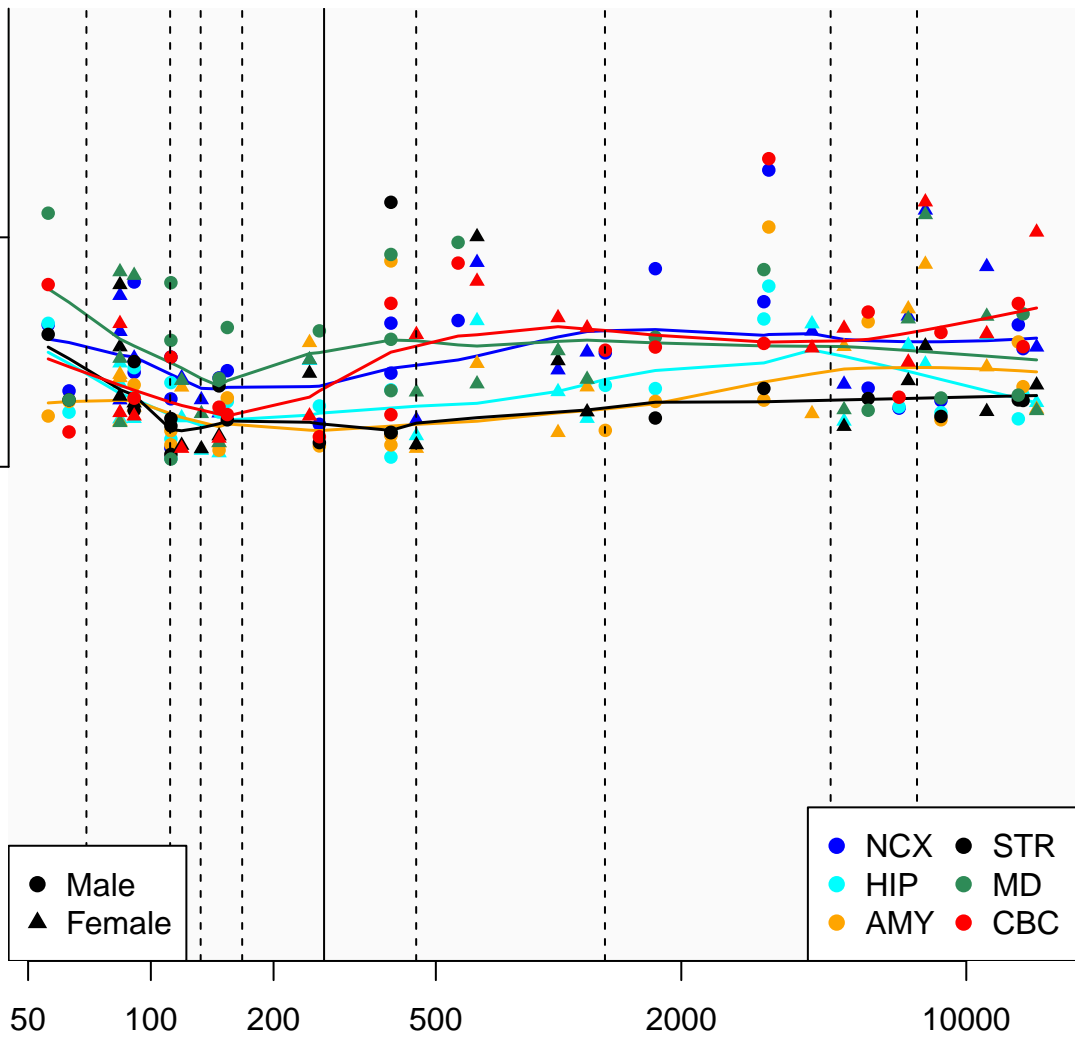

# SNORA70\_ENSG00000206637

Window:

1 2 3 4 5 6 7 8 9

Normalized Log2 RPKM+1

● Male  
▲ Female

● NCX ● STR  
● HIP ● MD  
● AMY ● CBC

Age (Days)