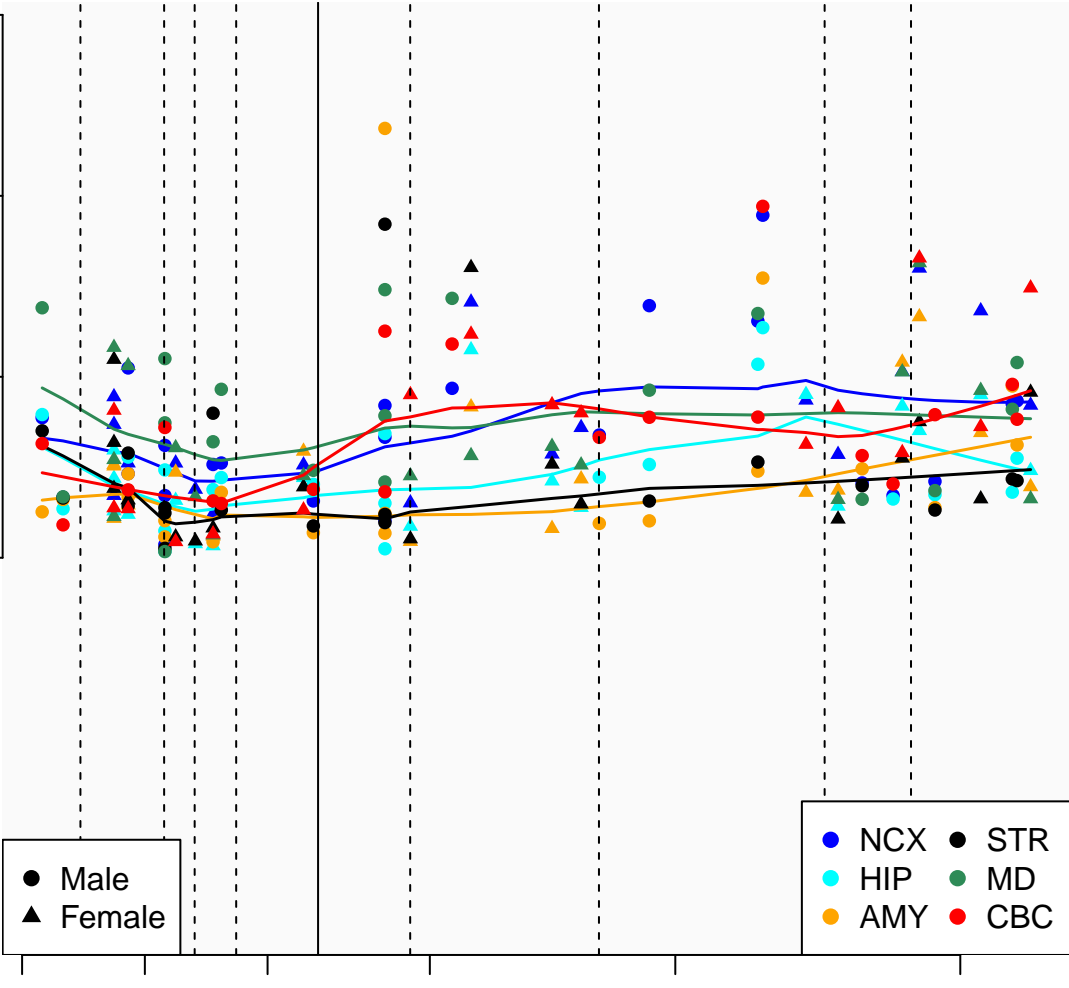

# SNORA70\_ENSG00000252526

Window:

1 2 3 4 5 6 7 8 9

Normalized Log2 RPKM+1

3  
2  
1  
0

● Male  
▲ Female

● NCX ● STR  
● HIP ● MD  
● AMY ● CBC

Age (Days)