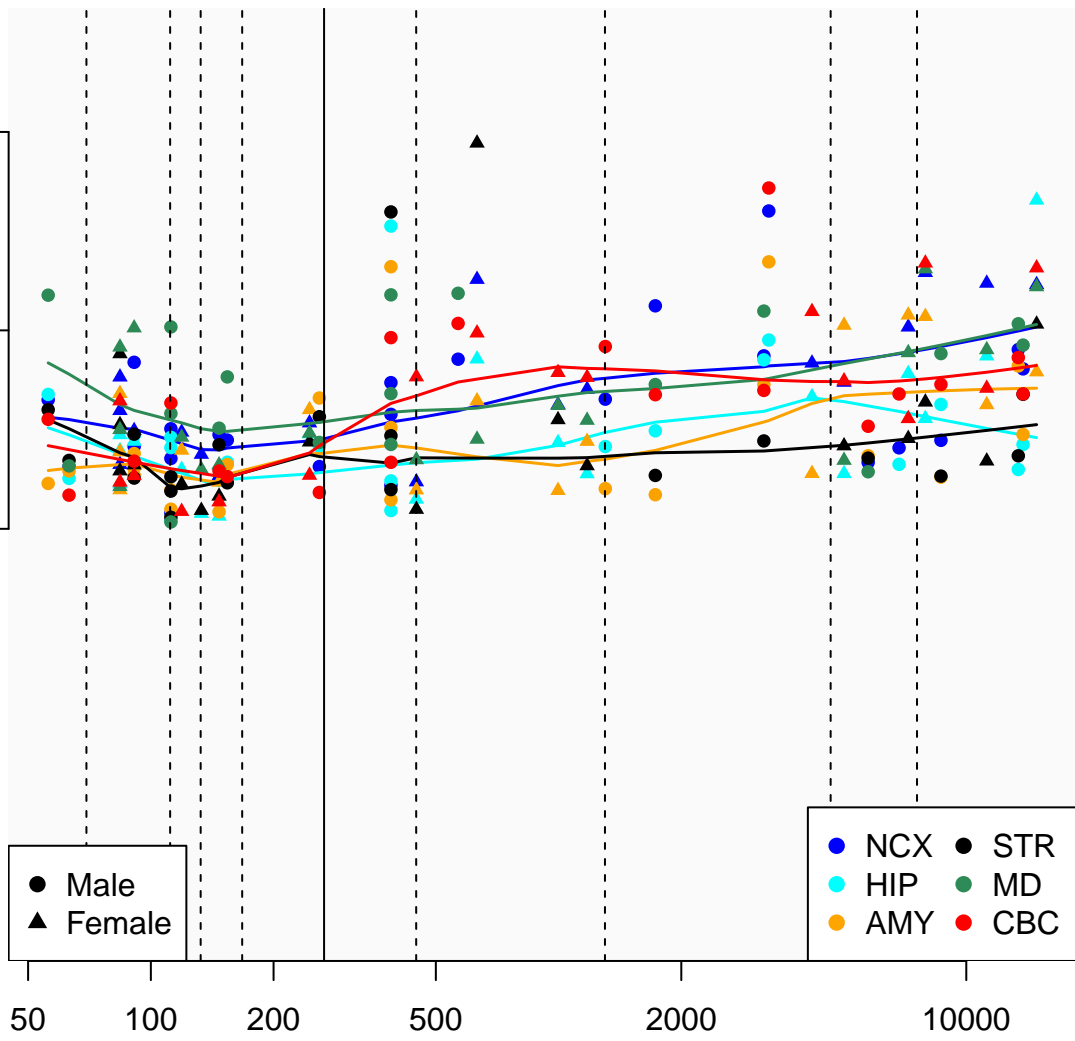

# SNORA70\_ENSG00000253042

Window:

1 2 3 4 5 6 7 8 9

Normalized Log2 RPKM+1

2  
1  
0

● Male  
▲ Female

● NCX ● STR  
● HIP ● MD  
● AMY ● CBC

Age (Days)