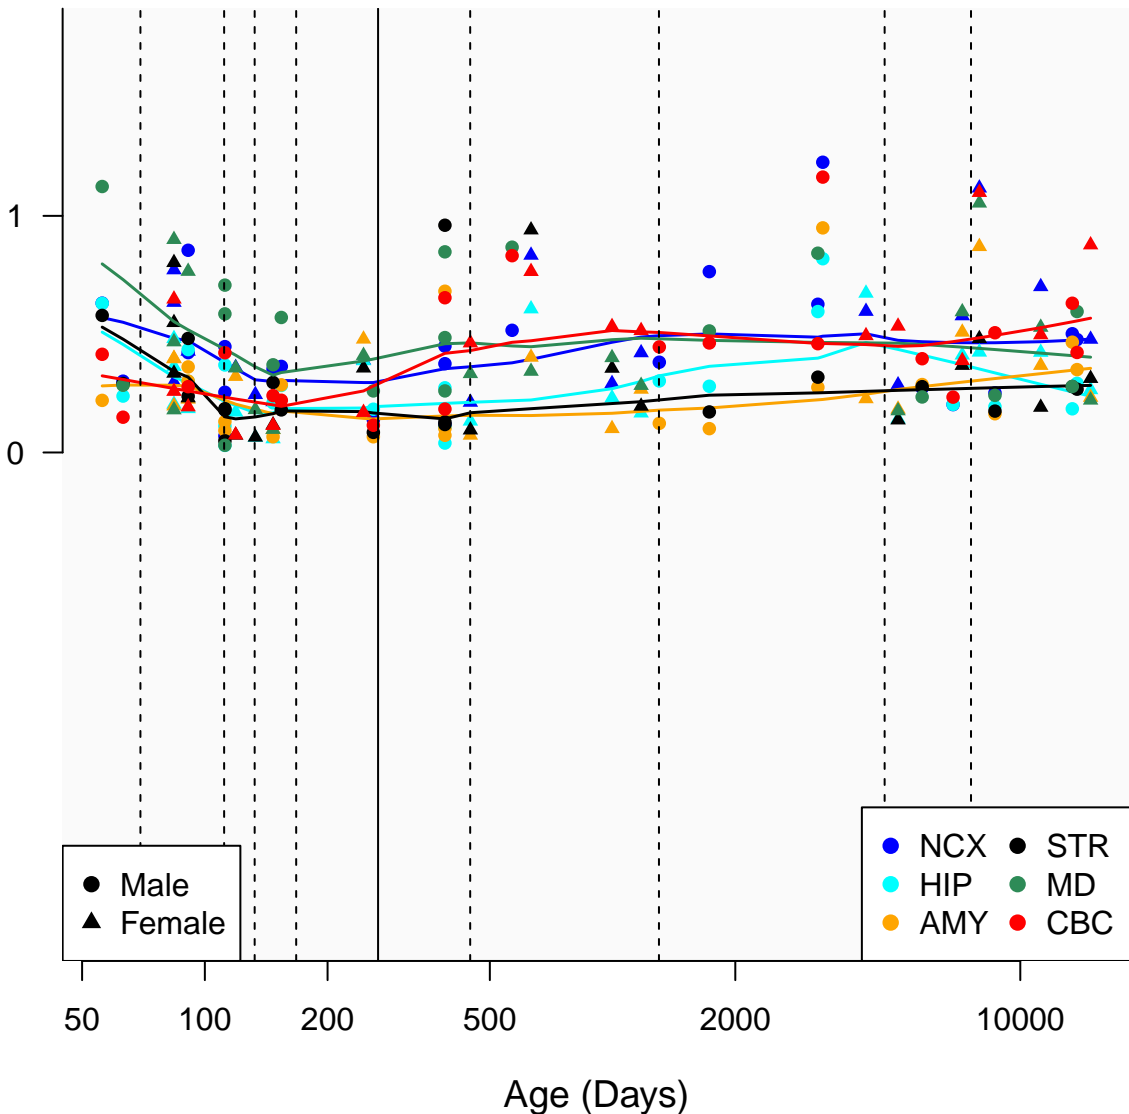

# SNORA71E\_ENSG00000274309

Window:

1 2 3 4 5 6 7 8 9

Normalized Log2 RPKM+1

● Male  
▲ Female

● NCX ● STR  
● HIP ● MD  
● AMY ● CBC