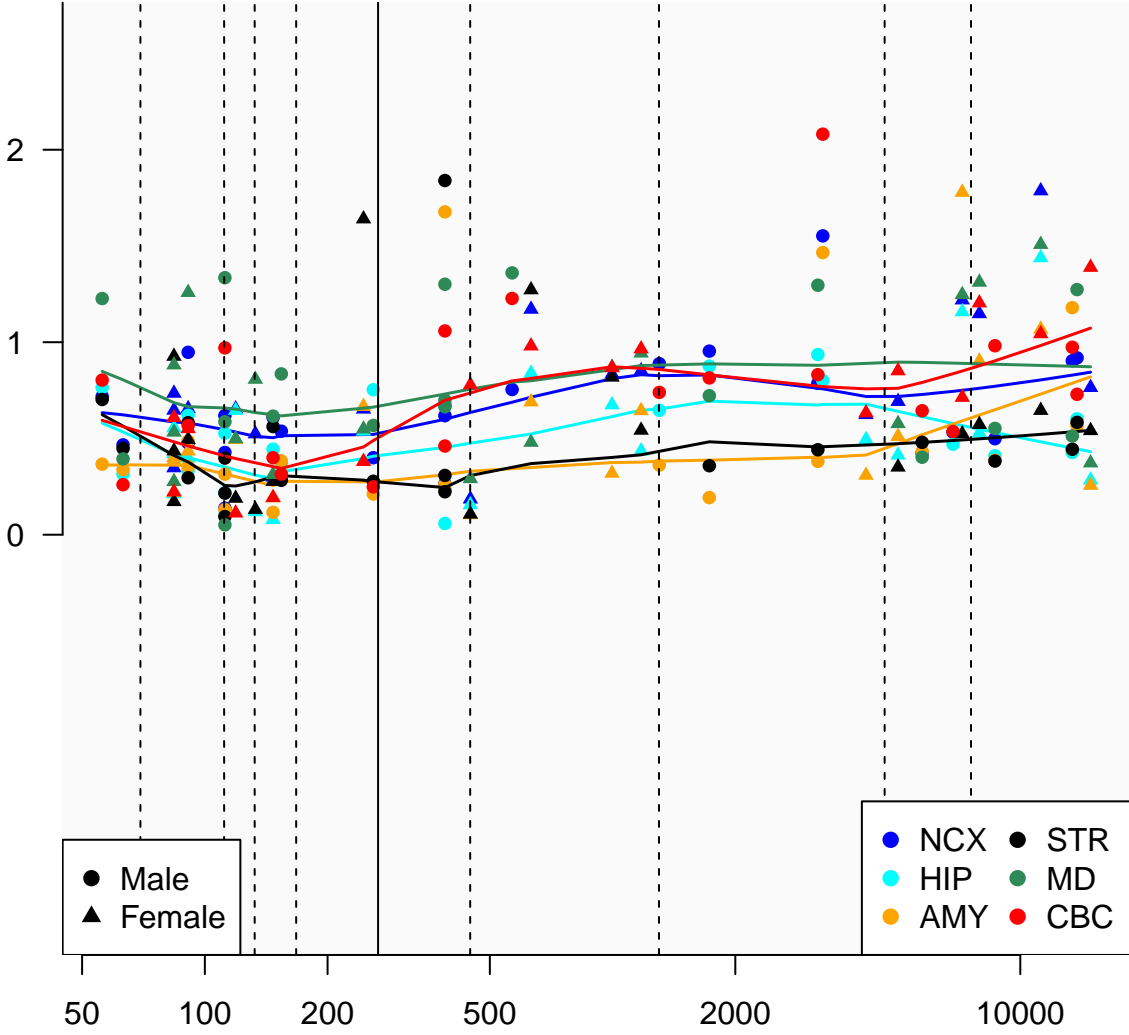

# SNORA72\_ENSG00000200355

Window:

1 2 3 4 5 6 7 8 9

Normalized Log2 RPKM+1

● Male  
▲ Female

● NCX ● STR  
● HIP ● MD  
● AMY ● CBC

Age (Days)