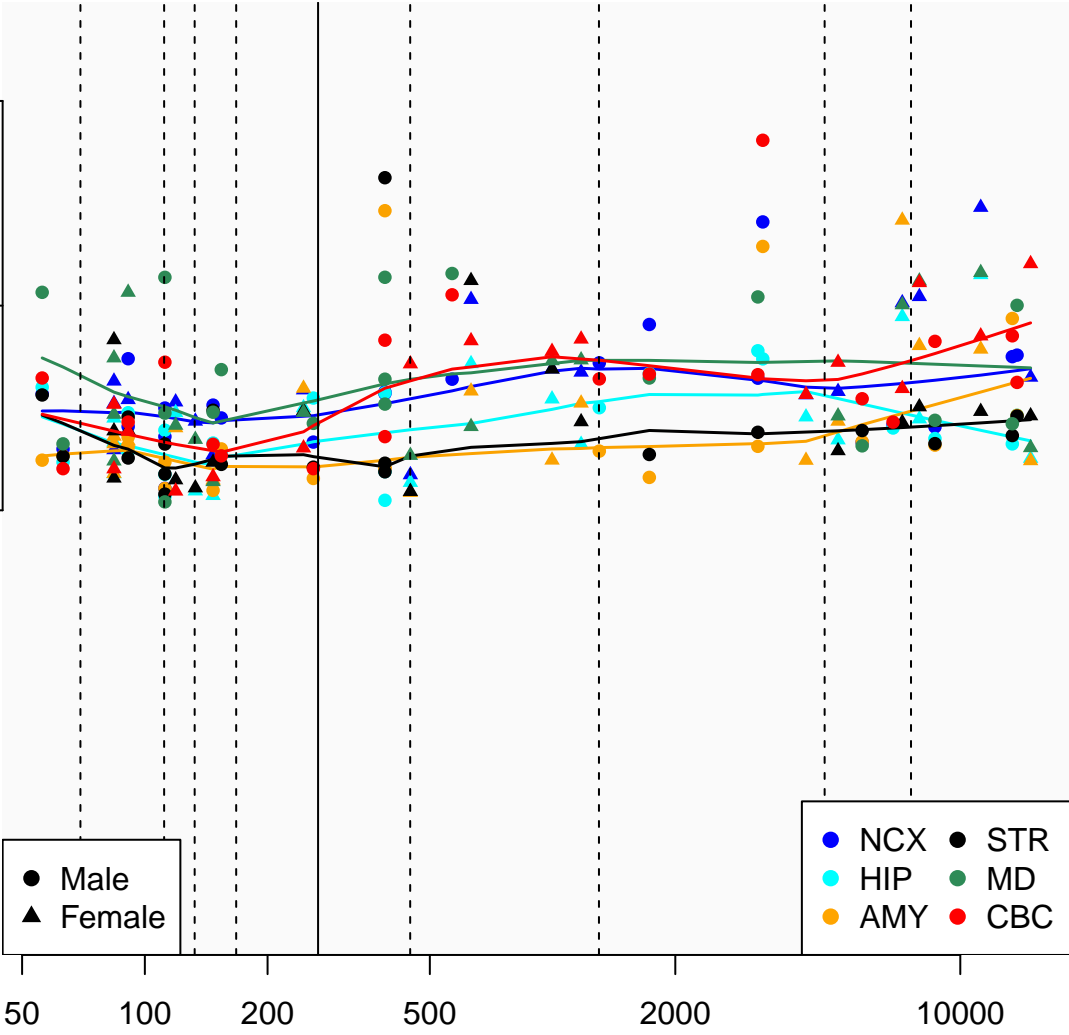

SNORA72_ENSG00000207084

Window:

1 2 3 4 5 6 7 8 9

Normalized Log2 RPKM+1

● Male
▲ Female

● NCX ● STR
● HIP ● MD
● AMY ● CBC

Age (Days)