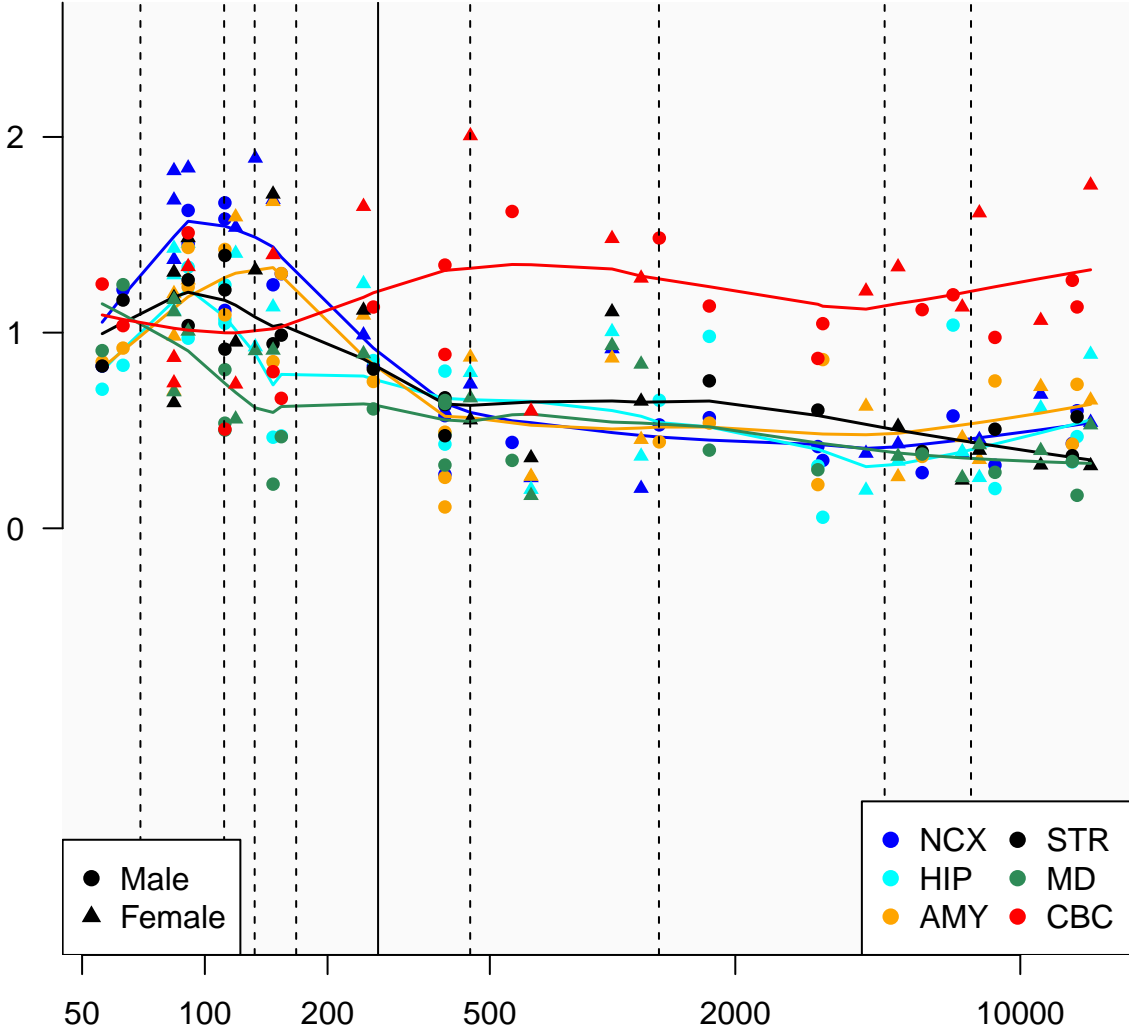

SNORA72_ENSG00000245970

Window:

1 2 3 4 5 6 7 8 9

Normalized Log2 RPKM+1

● Male
▲ Female

● NCX ● STR
● HIP ● MD
● AMY ● CBC

Age (Days)