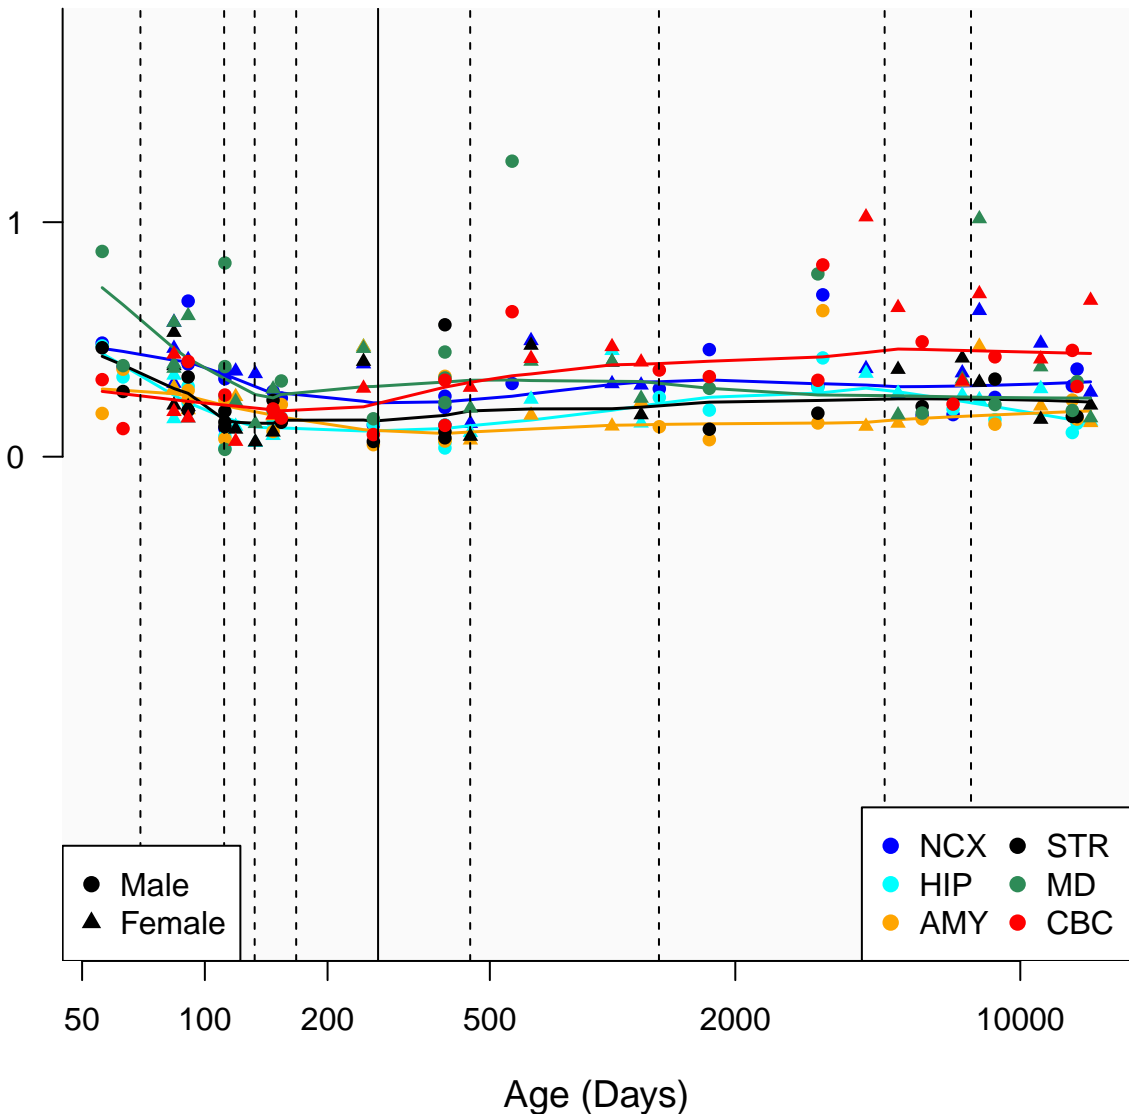

# SNORA74\_ENSG00000265733

Window:

1 2 3 4 5 6 7 8 9

Normalized Log2 RPKM+1

● Male  
▲ Female

● NCX ● STR  
● HIP ● MD  
● AMY ● CBC