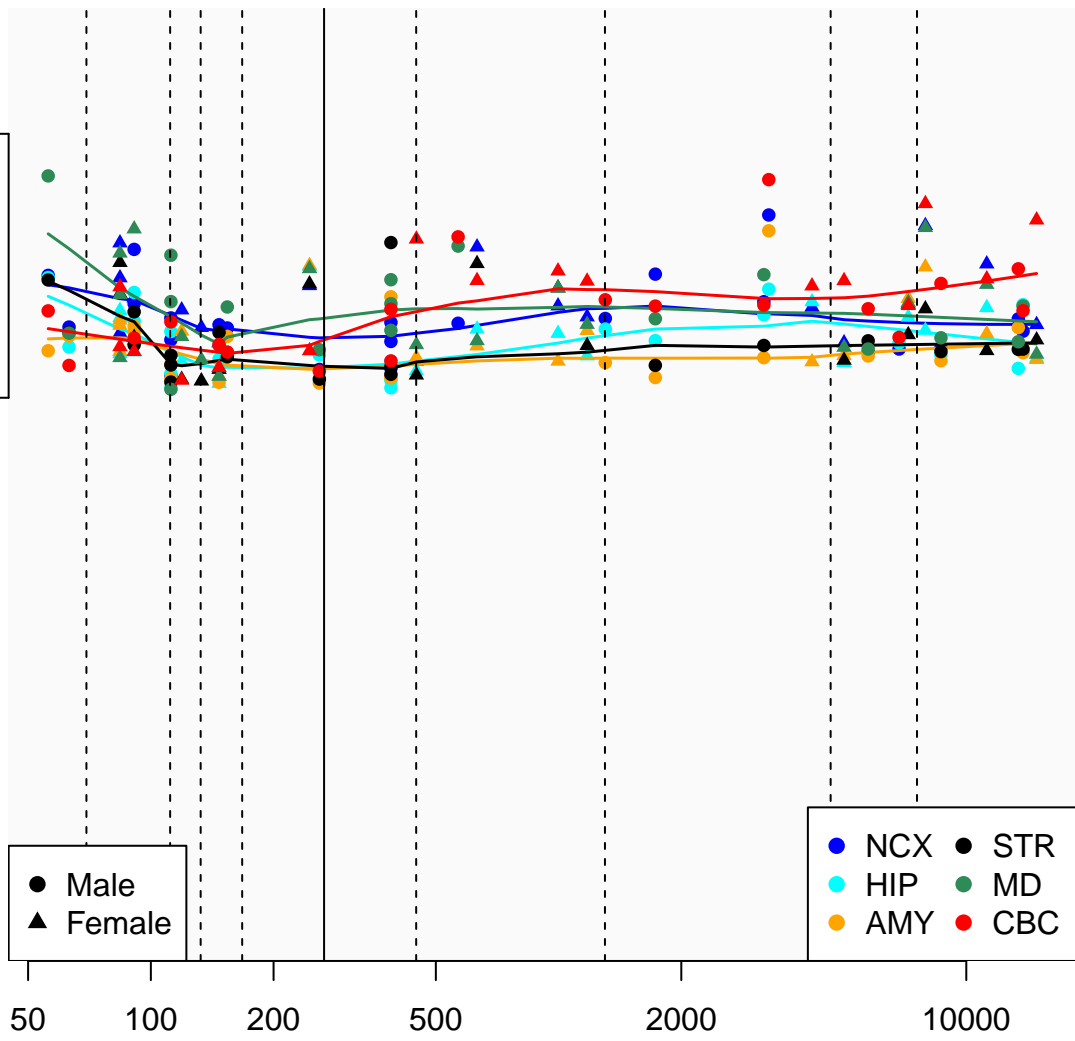

SNORA74_ENSG00000272025

Window:

1 2 3 4 5 6 7 8 9

Normalized Log2 RPKM+1

1
0

● Male
▲ Female

● NCX ● STR
● HIP ● MD
● AMY ● CBC

Age (Days)