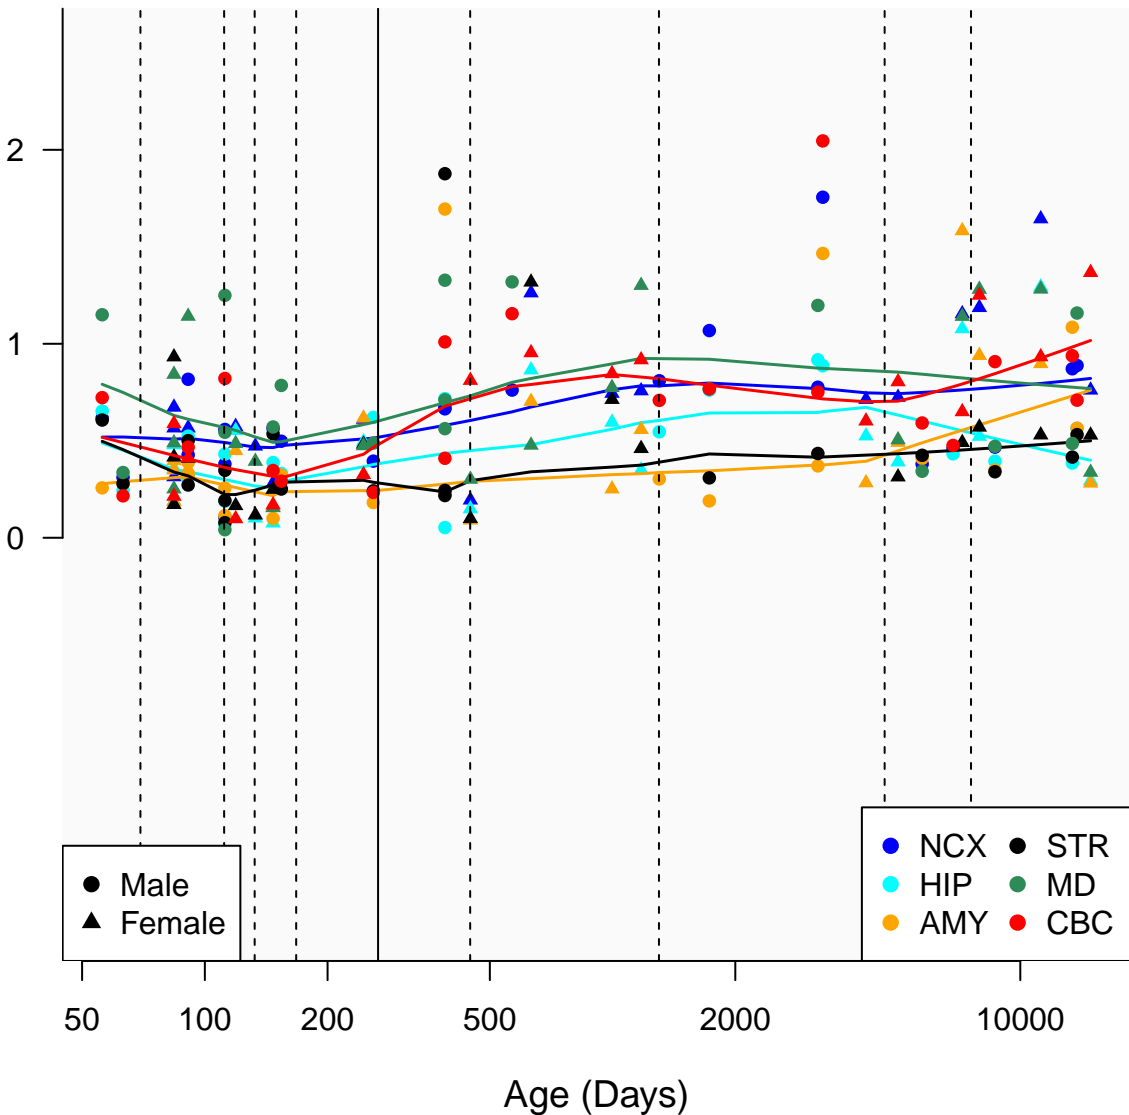

# SNORA75\_ENSG00000212580

Window:

1 2 3 4 5 6 7 8 9

Normalized Log2 RPKM+1

● Male  
▲ Female

● NCX ● STR  
● HIP ● MD  
● AMY ● CBC