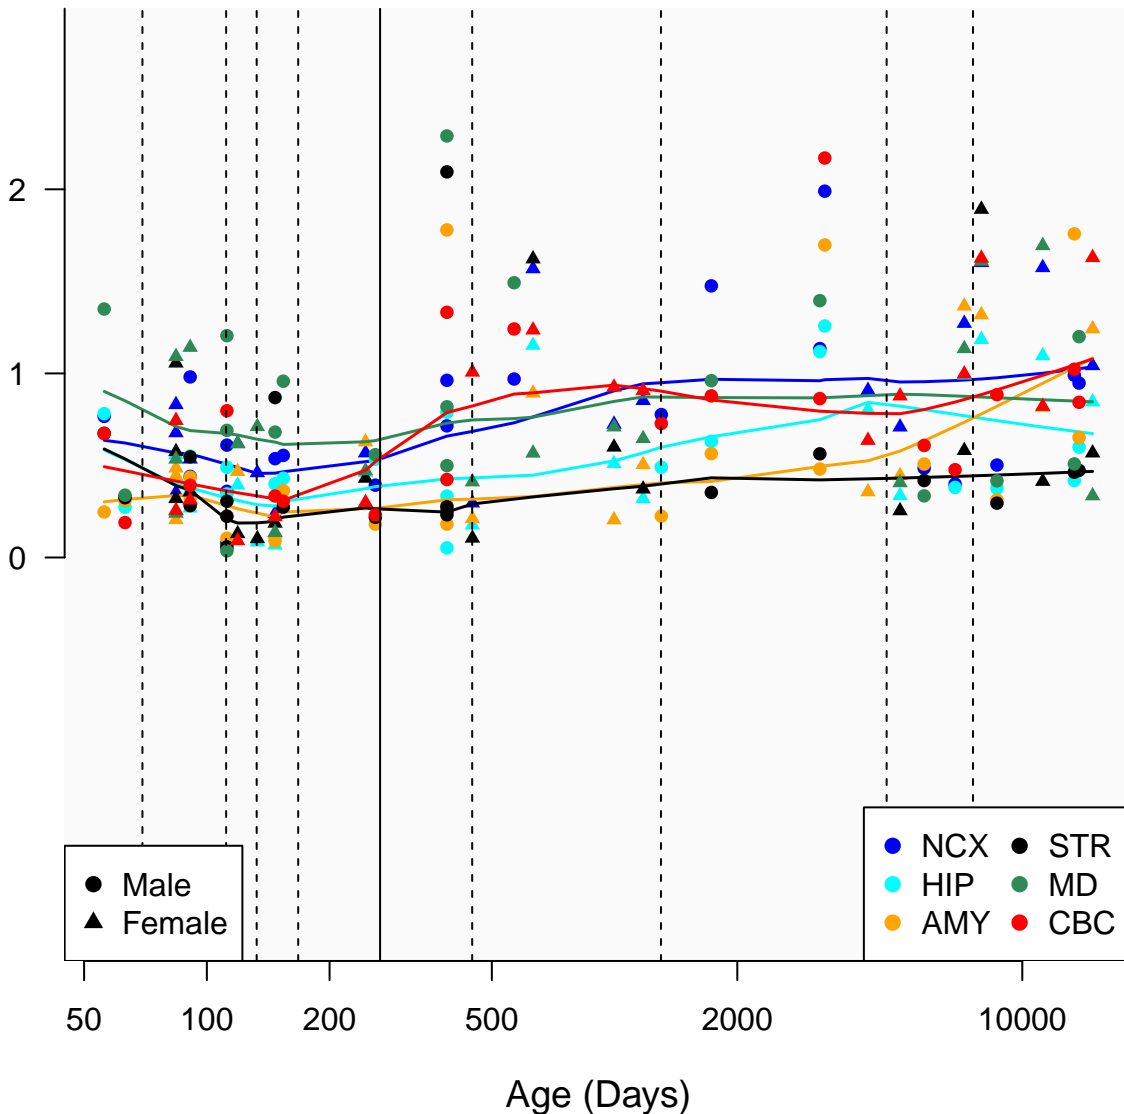

SNORD109B_ENSG00000239169

Window:

1 2 3 4 5 6 7 8 9

Normalized Log2 RPKM+1

● Male
▲ Female

● NCX ● STR
● HIP ● MD
● AMY ● CBC