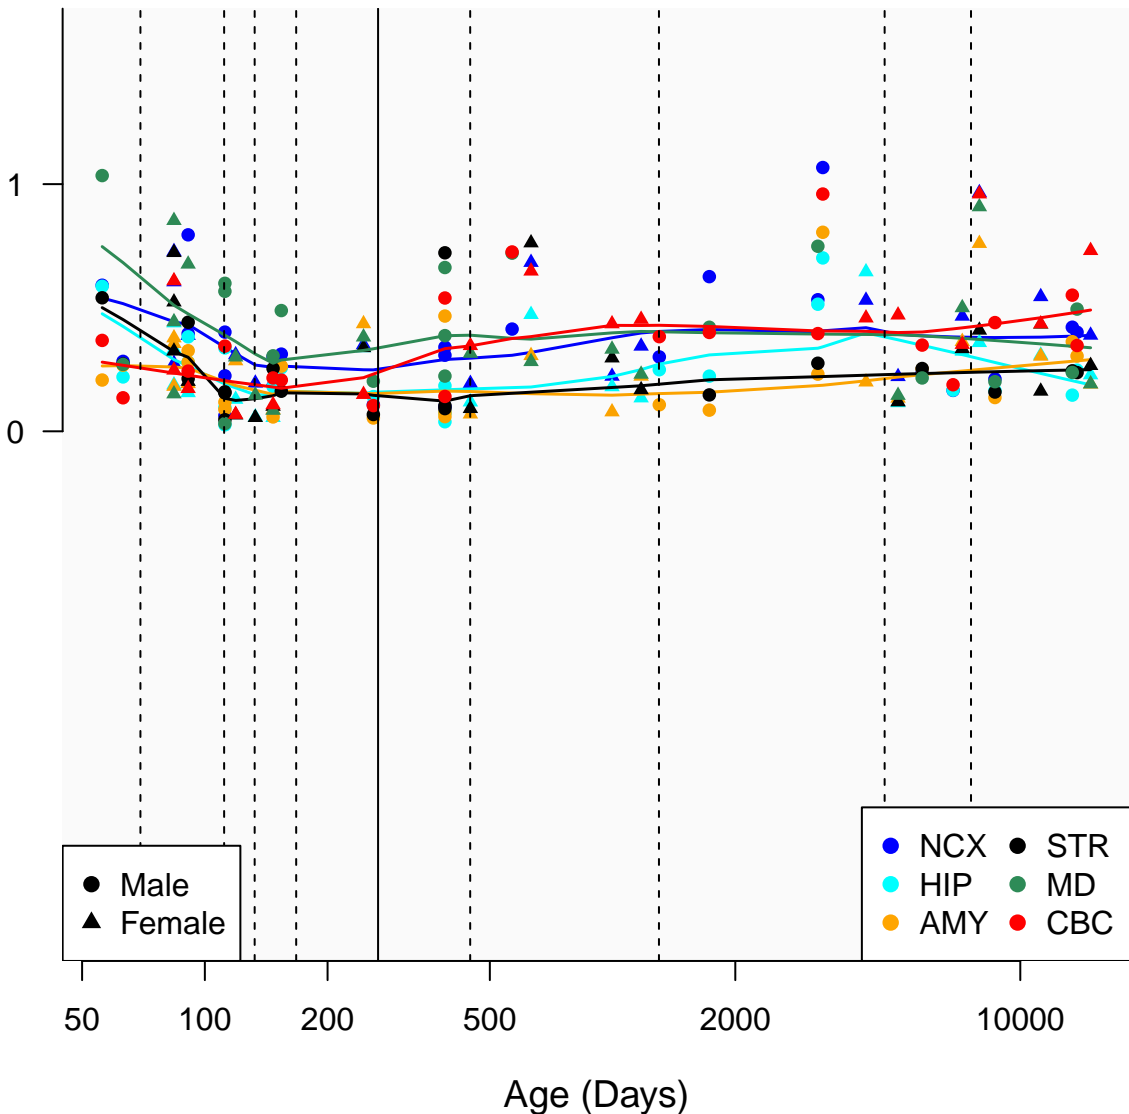

SNORD10_ENSG00000238917

Window:

1 2 3 4 5 6 7 8 9

Normalized Log2 RPKM+1

● Male
▲ Female

● NCX ● STR
● HIP ● MD
● AMY ● CBC