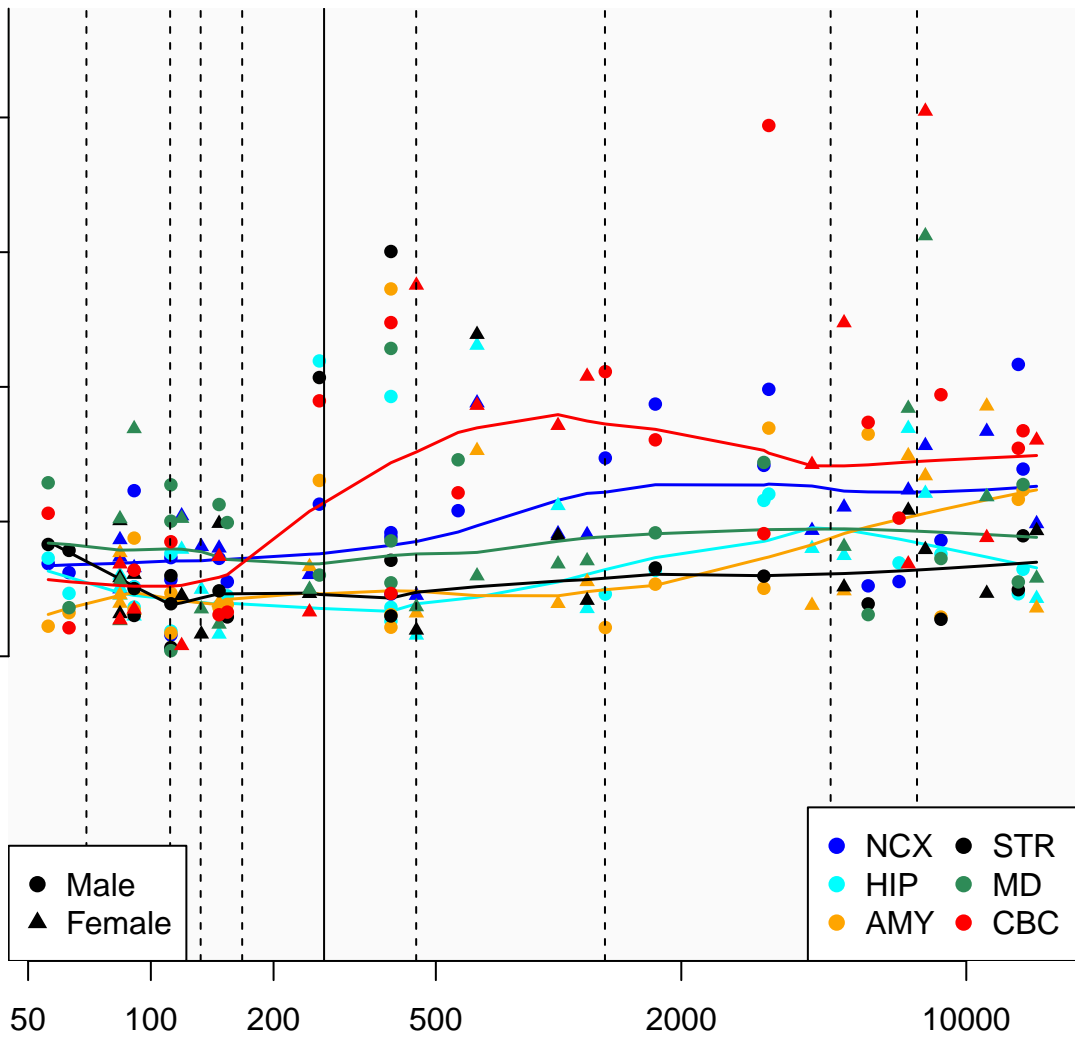

# SNORD117\_ENSG00000201785

Window:

1 2 3 4 5 6 7 8 9

Normalized Log2 RPKM+1

● Male  
▲ Female

● NCX ● STR  
● HIP ● MD  
● AMY ● CBC

Age (Days)