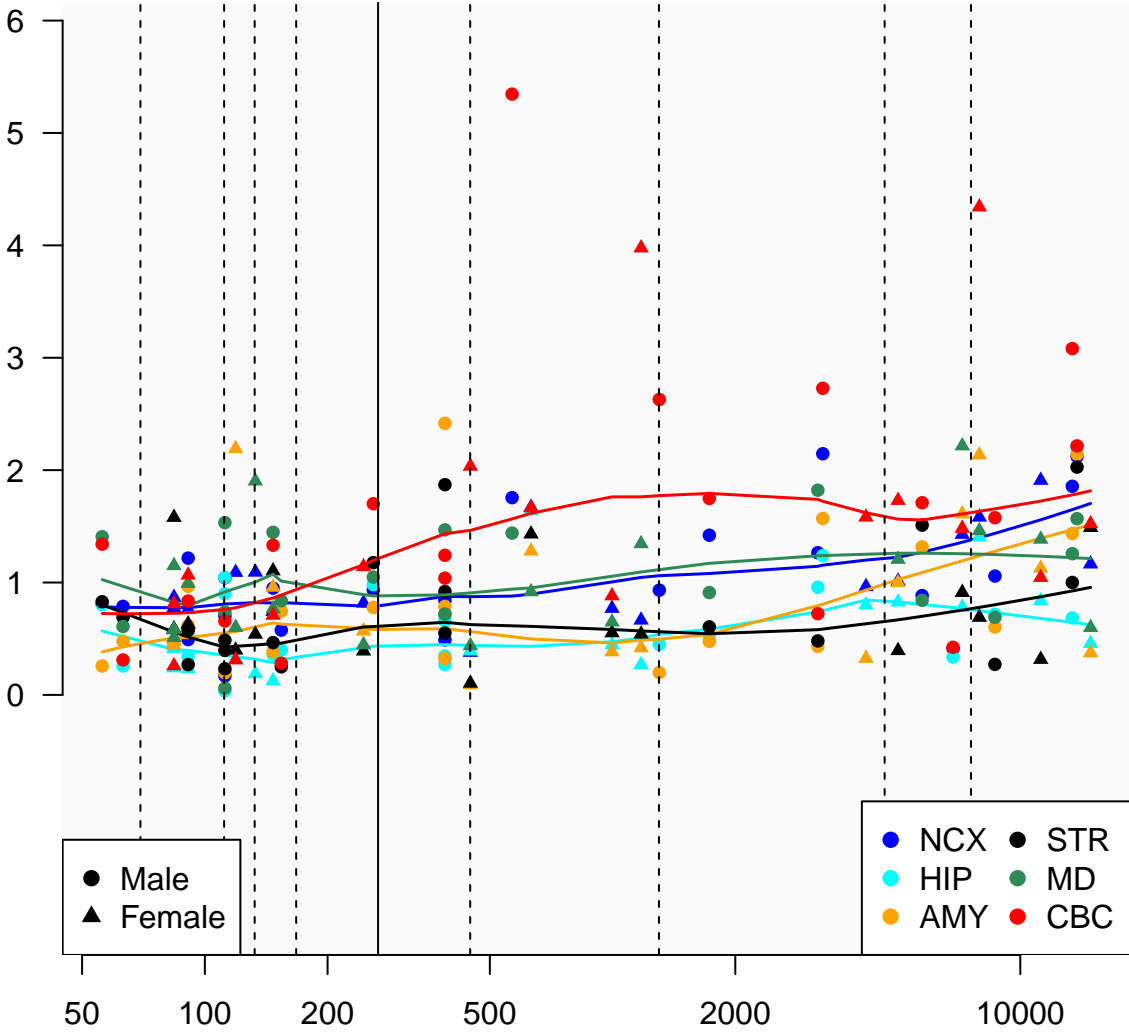

# SNORD124\_ENSG00000238793

Window:

1 2 3 4 5 6 7 8 9

Normalized Log2 RPKM+1

● Male  
▲ Female

● NCX ● STR  
● HIP ● MD  
● AMY ● CBC

Age (Days)