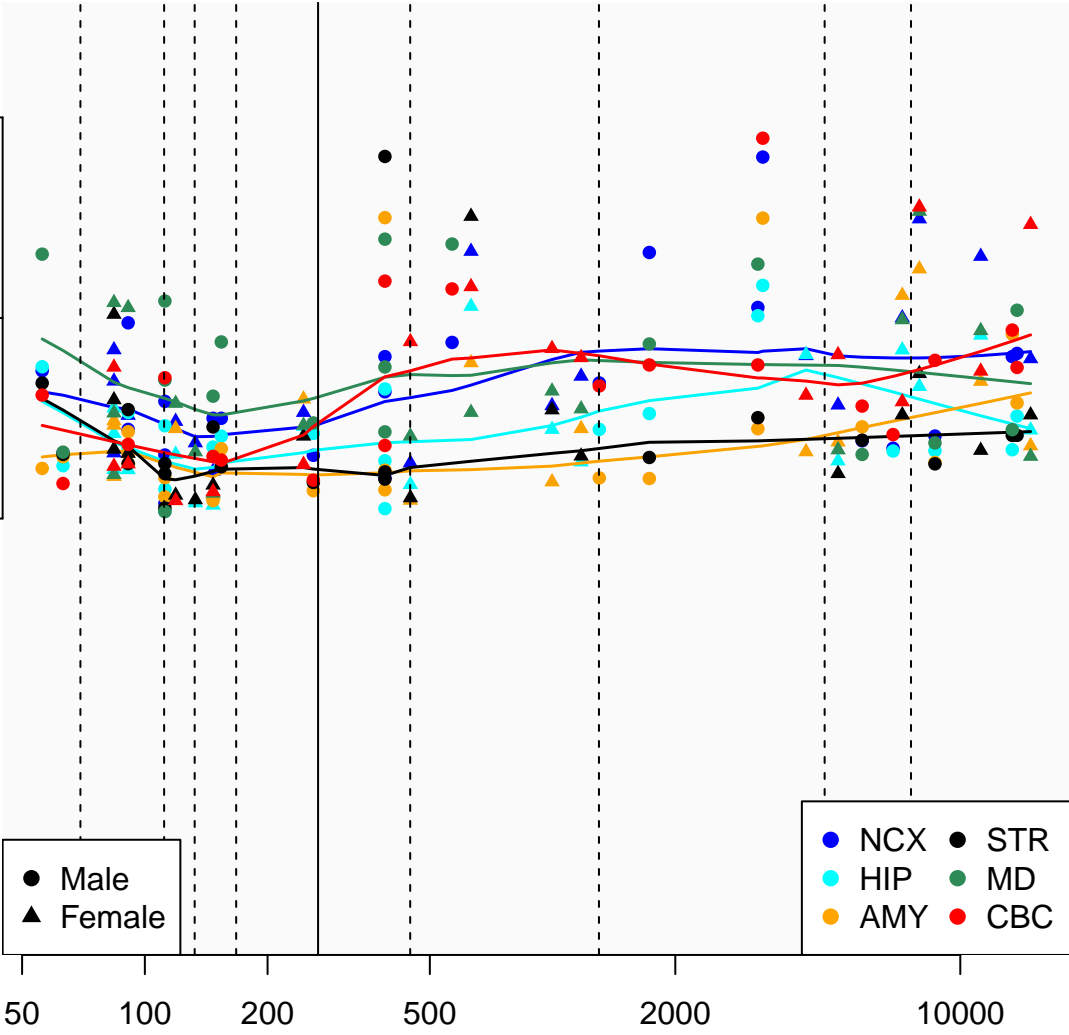

SNORD13_ENSG00000239039

Window:

1 2 3 4 5 6 7 8 9

Normalized Log2 RPKM+1

2
1
0

● Male
▲ Female

● NCX ● STR
● HIP ● MD
● AMY ● CBC

Age (Days)