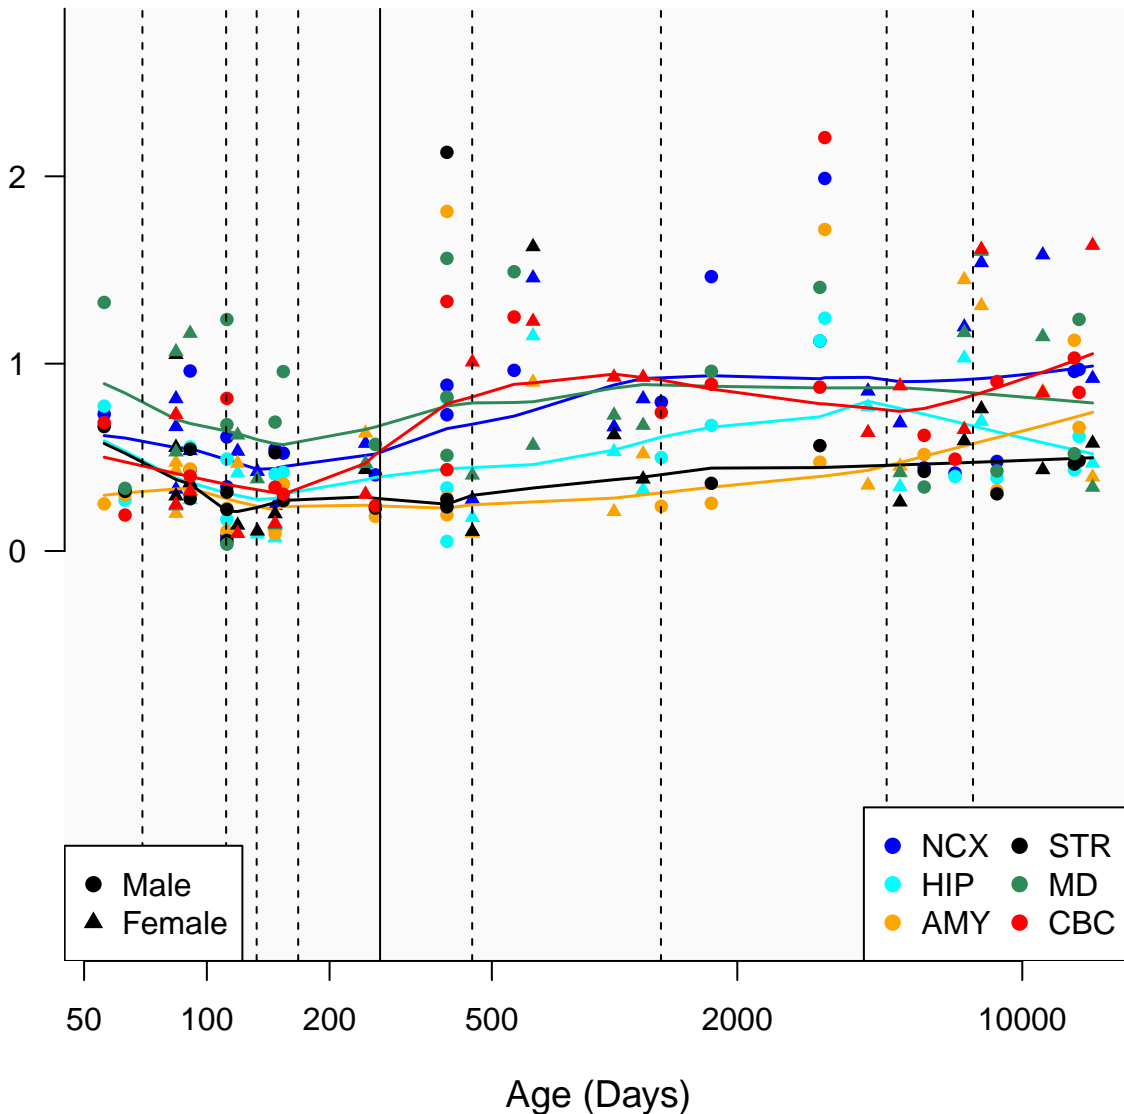

SNORD14D_ENSG00000207118

Window:

1 2 3 4 5 6 7 8 9

Normalized Log2 RPKM+1

● Male
▲ Female

● NCX ● STR
● HIP ● MD
● AMY ● CBC