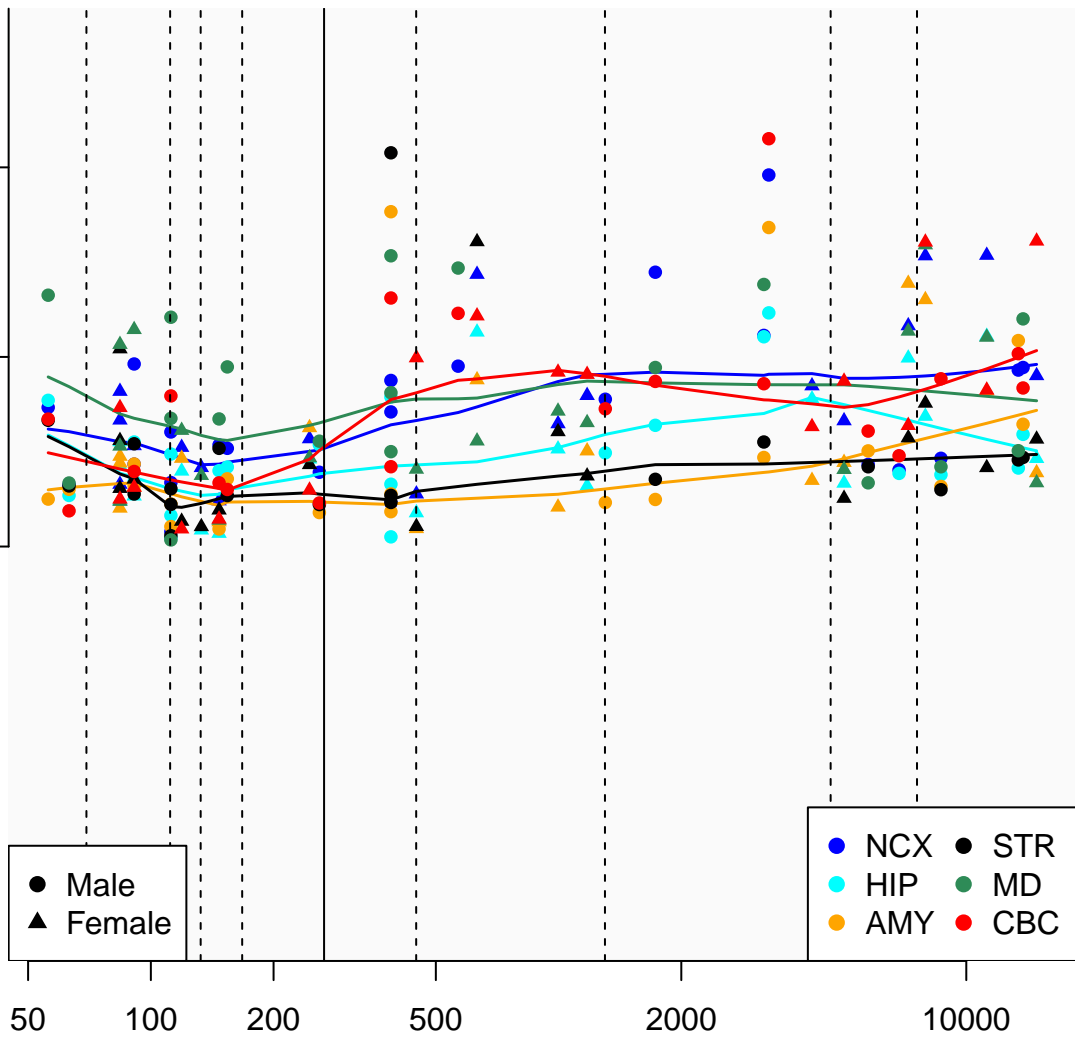

# SNORD16\_ENSG00000199673

Window:

1 2 3 4 5 6 7 8 9

Normalized Log2 RPKM+1

● Male  
▲ Female

● NCX ● STR  
● HIP ● MD  
● AMY ● CBC

Age (Days)