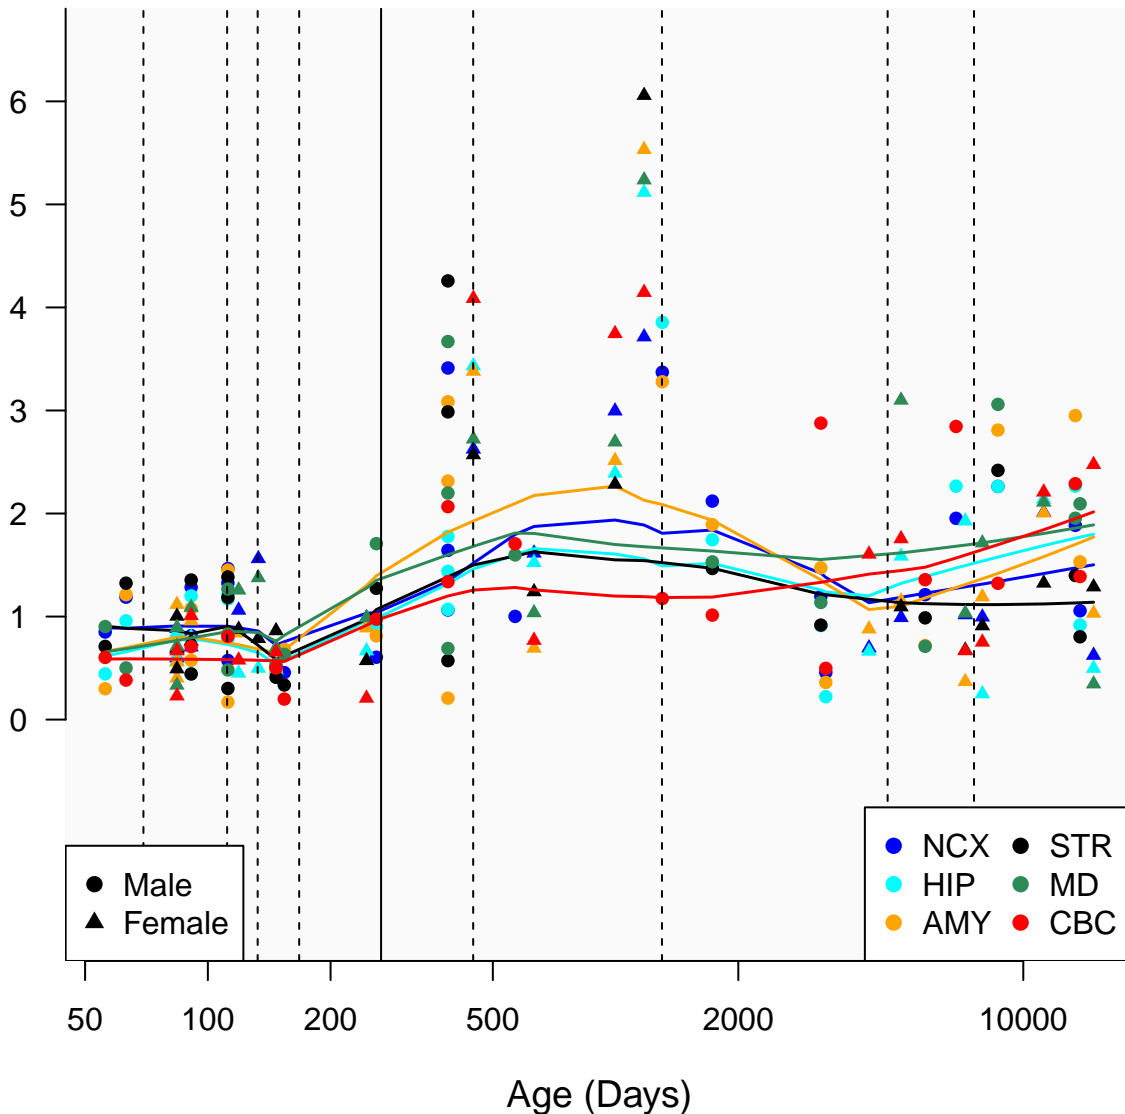

SNORD17_ENSG00000212232

Window:

1 2 3 4 5 6 7 8 9

Normalized Log2 RPKM+1

● Male
▲ Female

● NCX ● STR
● HIP ● MD
● AMY ● CBC