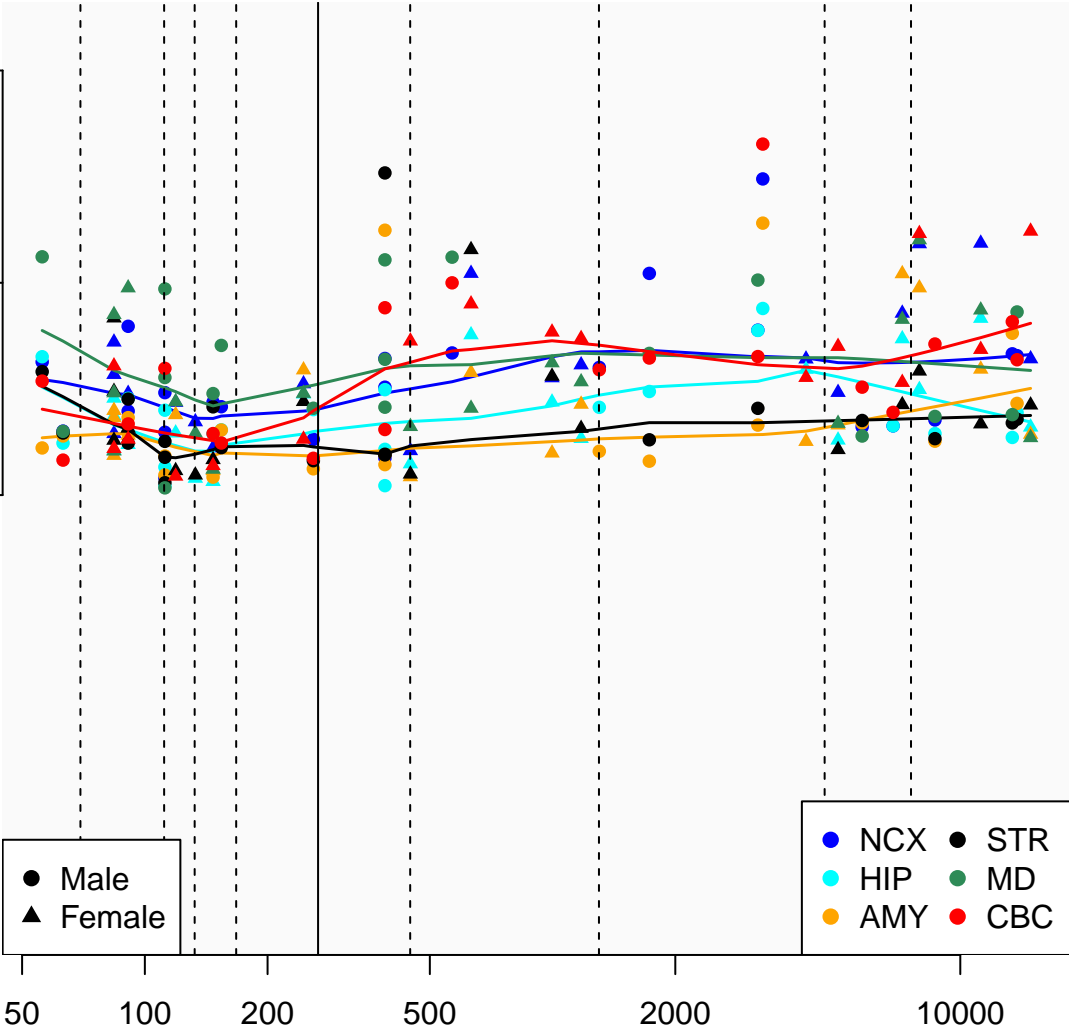

SNORD22_ENSG00000278527

Window:

1 2 3 4 5 6 7 8 9

Normalized Log2 RPKM+1

2
1
0

● Male
▲ Female

● NCX ● STR
● HIP ● MD
● AMY ● CBC

Age (Days)