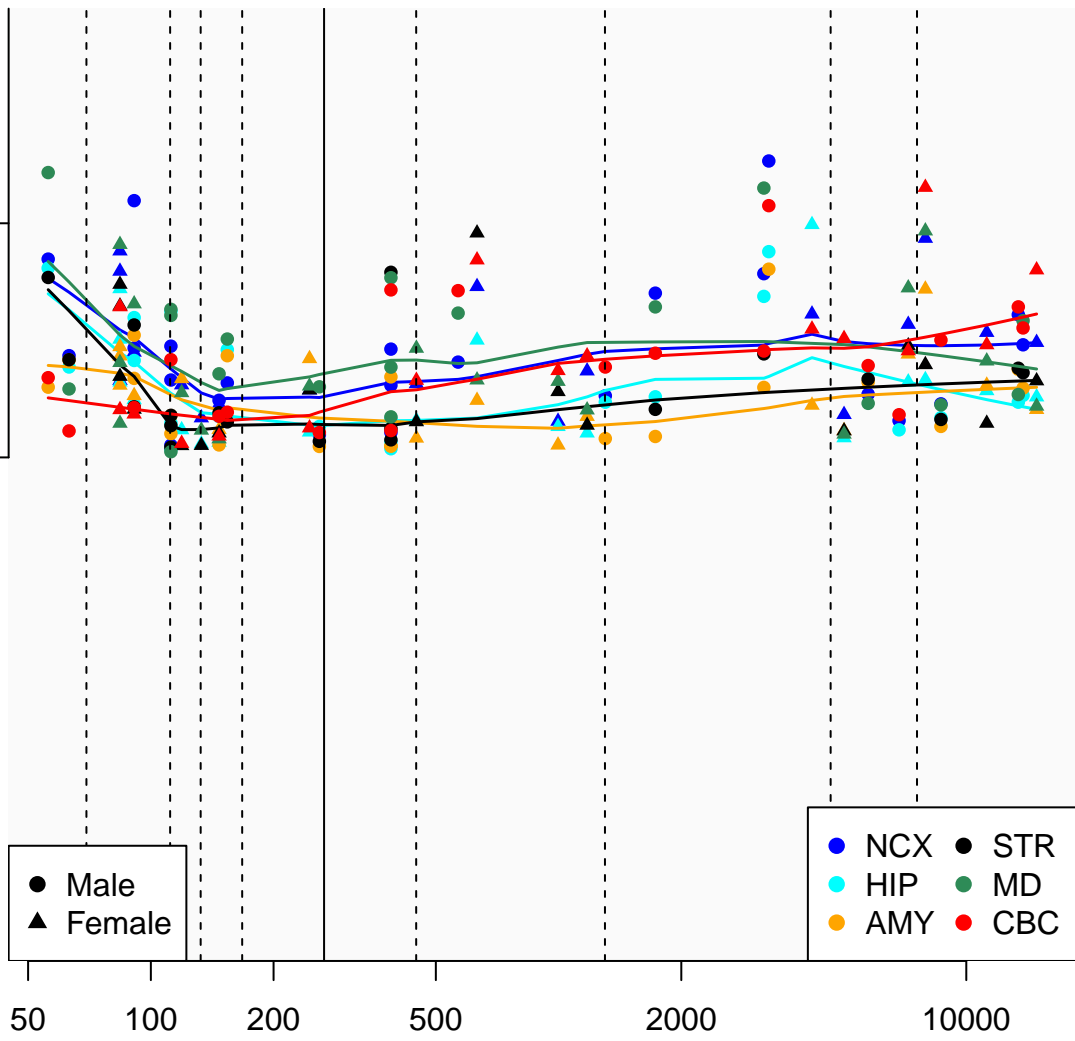

# SNORD23\_ENSG0000221803

Window:

1 2 3 4 5 6 7 8 9

Normalized Log2 RPKM+1

● Male  
▲ Female

● NCX ● STR  
● HIP ● MD  
● AMY ● CBC