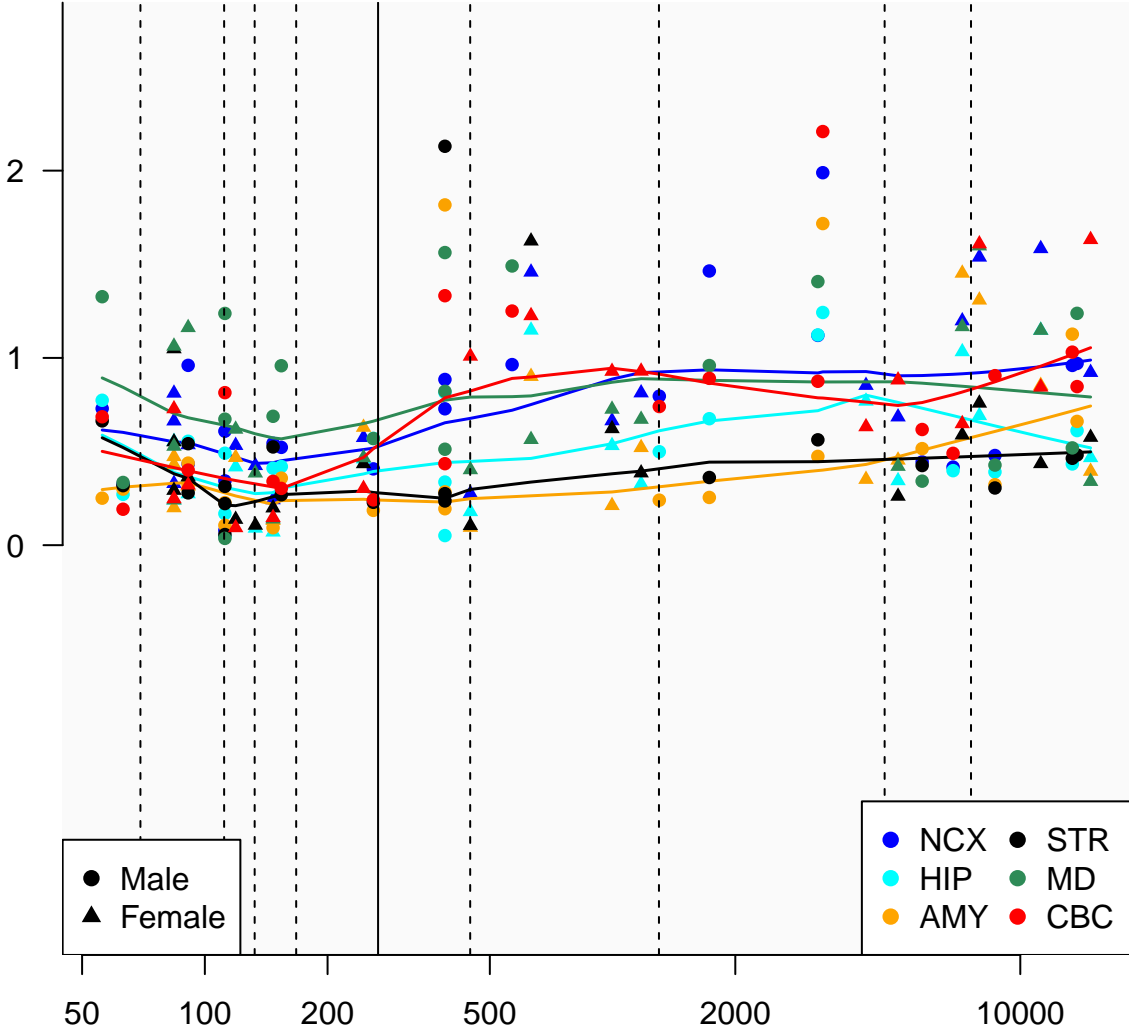

SNORD25_ENSG00000275043

Window:

1 2 3 4 5 6 7 8 9

Normalized Log2 RPKM+1

● Male
▲ Female

● NCX ● STR
● HIP ● MD
● AMY ● CBC

Age (Days)