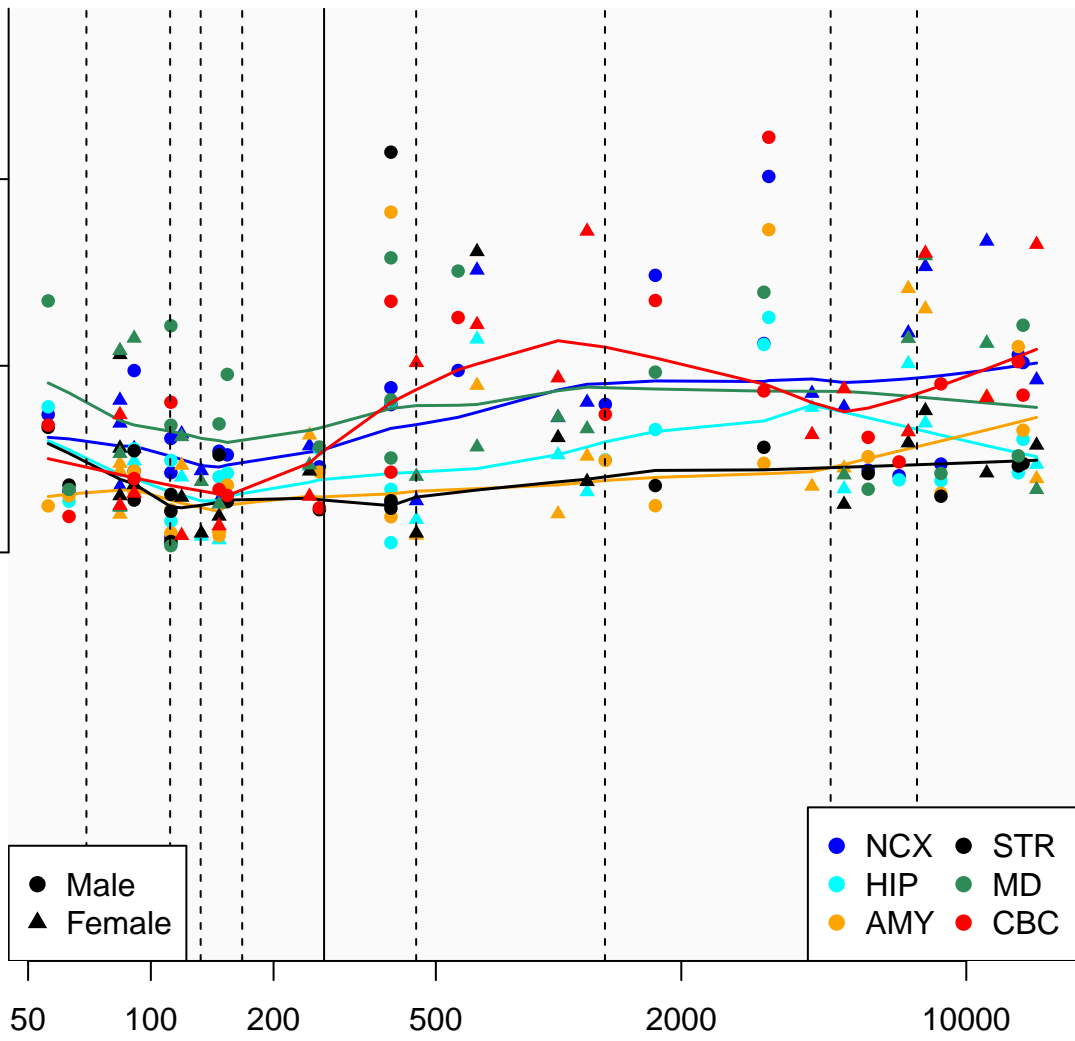

# SNORD37\_ENSG00000206775

Window:

1 2 3 4 5 6 7 8 9

Normalized Log2 RPKM+1

● Male  
▲ Female

● NCX ● STR  
● HIP ● MD  
● AMY ● CBC

Age (Days)