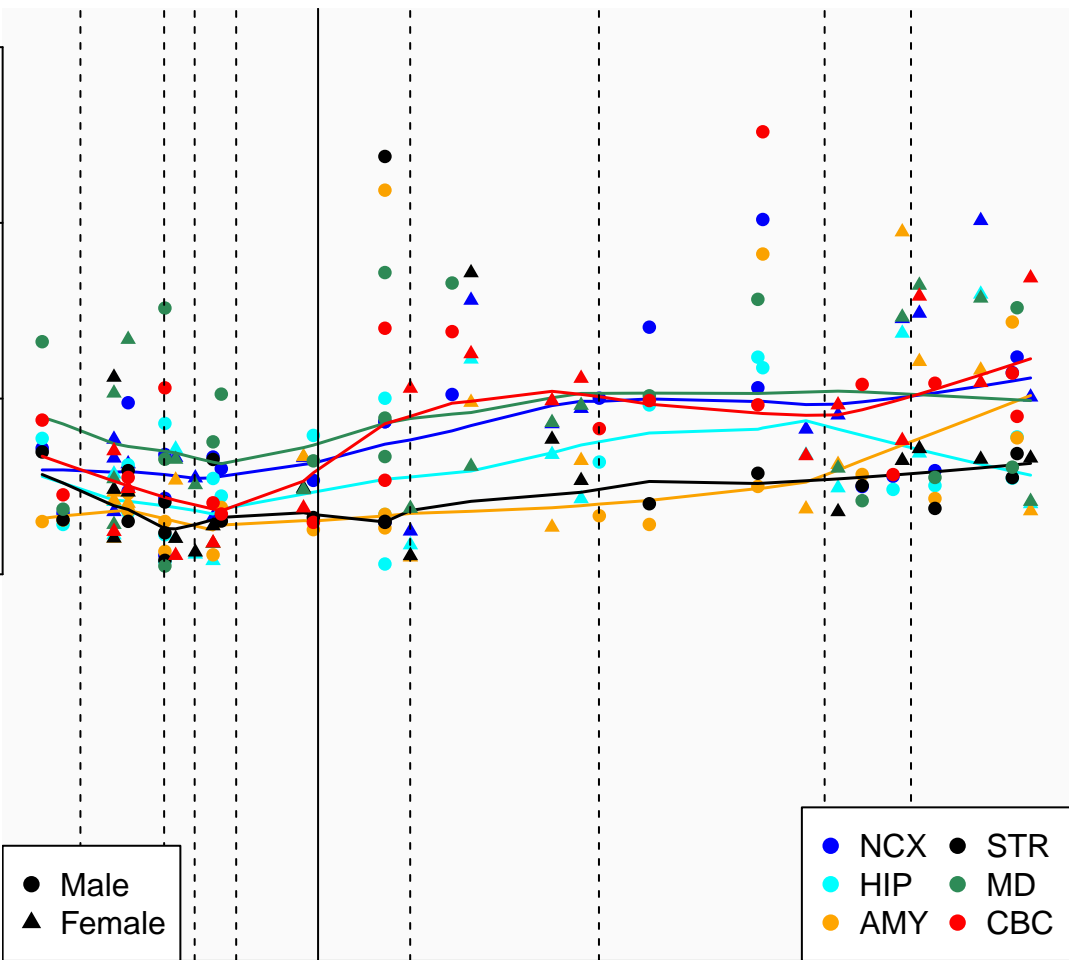

SNORD38_ENSG00000207199

Window:

1 2 3 4 5 6 7 8 9

Normalized Log2 RPKM+1

3
2
1
0

50 100 200 500 2000 10000

Age (Days)