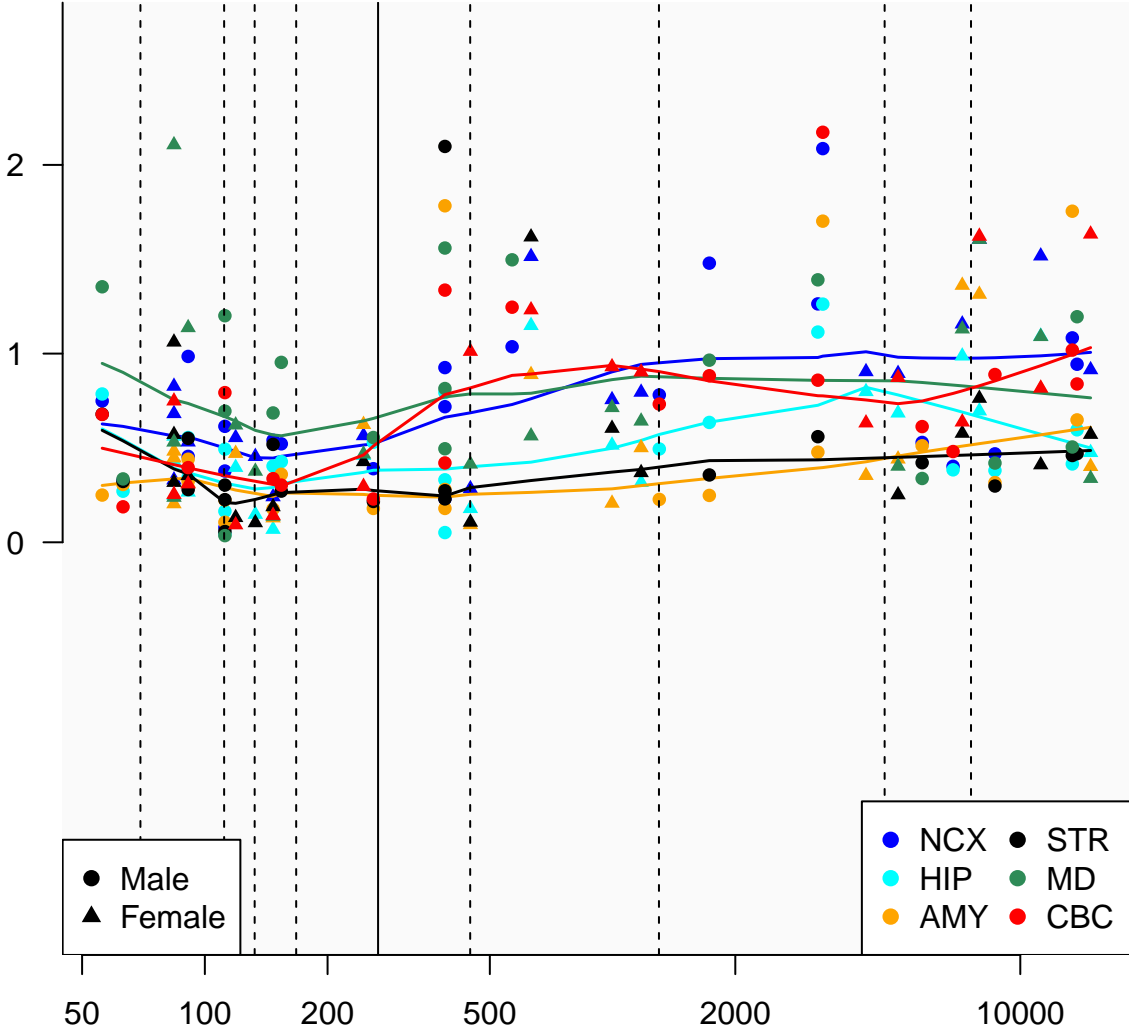

# SNORD39\_ENSG00000274535

Window:

1 2 3 4 5 6 7 8 9

Normalized Log2 RPKM+1

● Male  
▲ Female

● NCX ● STR  
● HIP ● MD  
● AMY ● CBC

Age (Days)