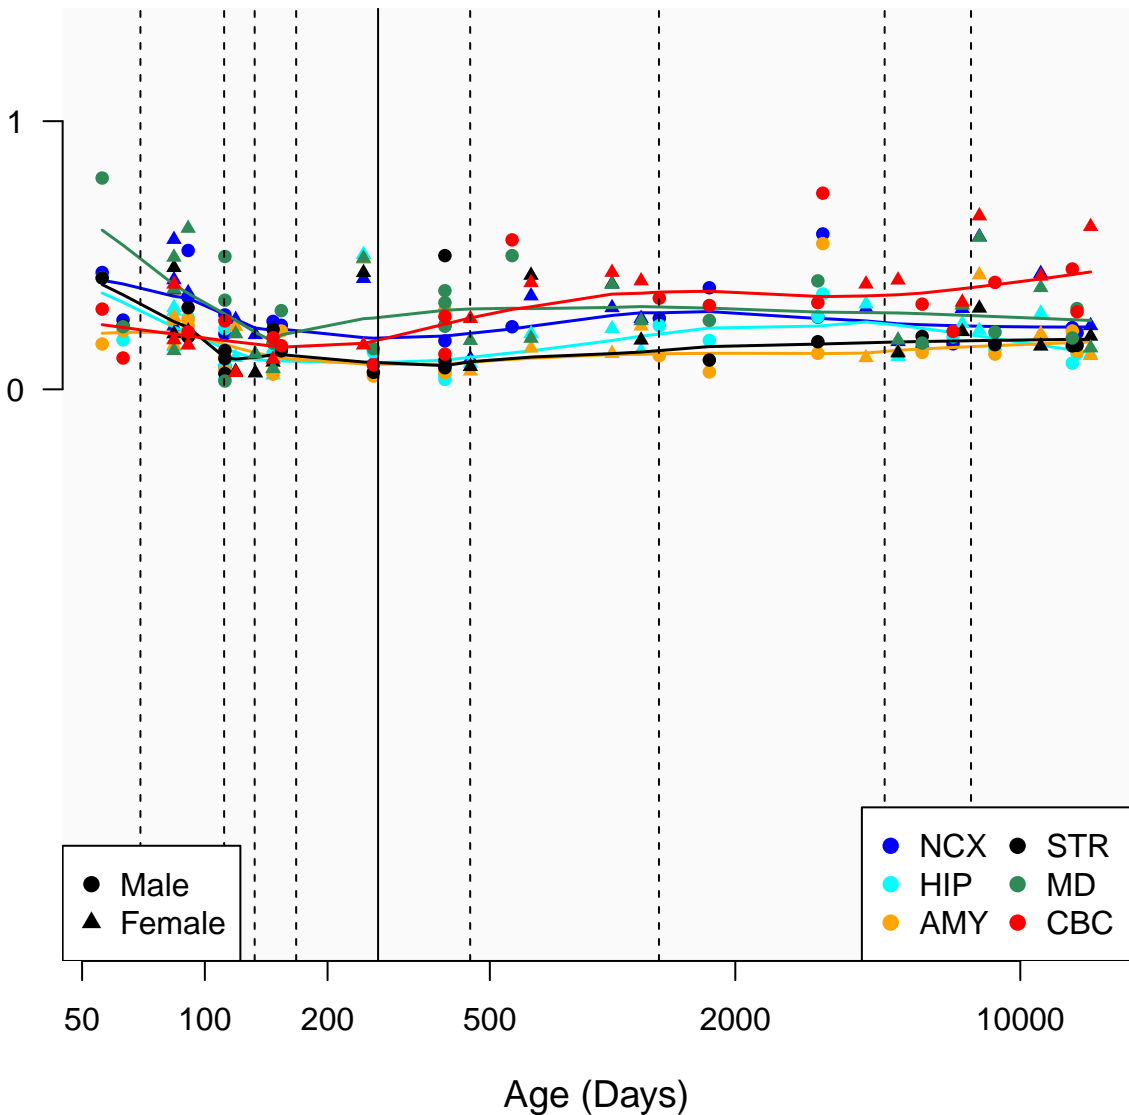

# SNORD3D\_ENSG00000277947

Window:

1 2 3 4 5 6 7 8 9

Normalized Log2 RPKM+1

● Male  
▲ Female

● NCX ● STR  
● HIP ● MD  
● AMY ● CBC