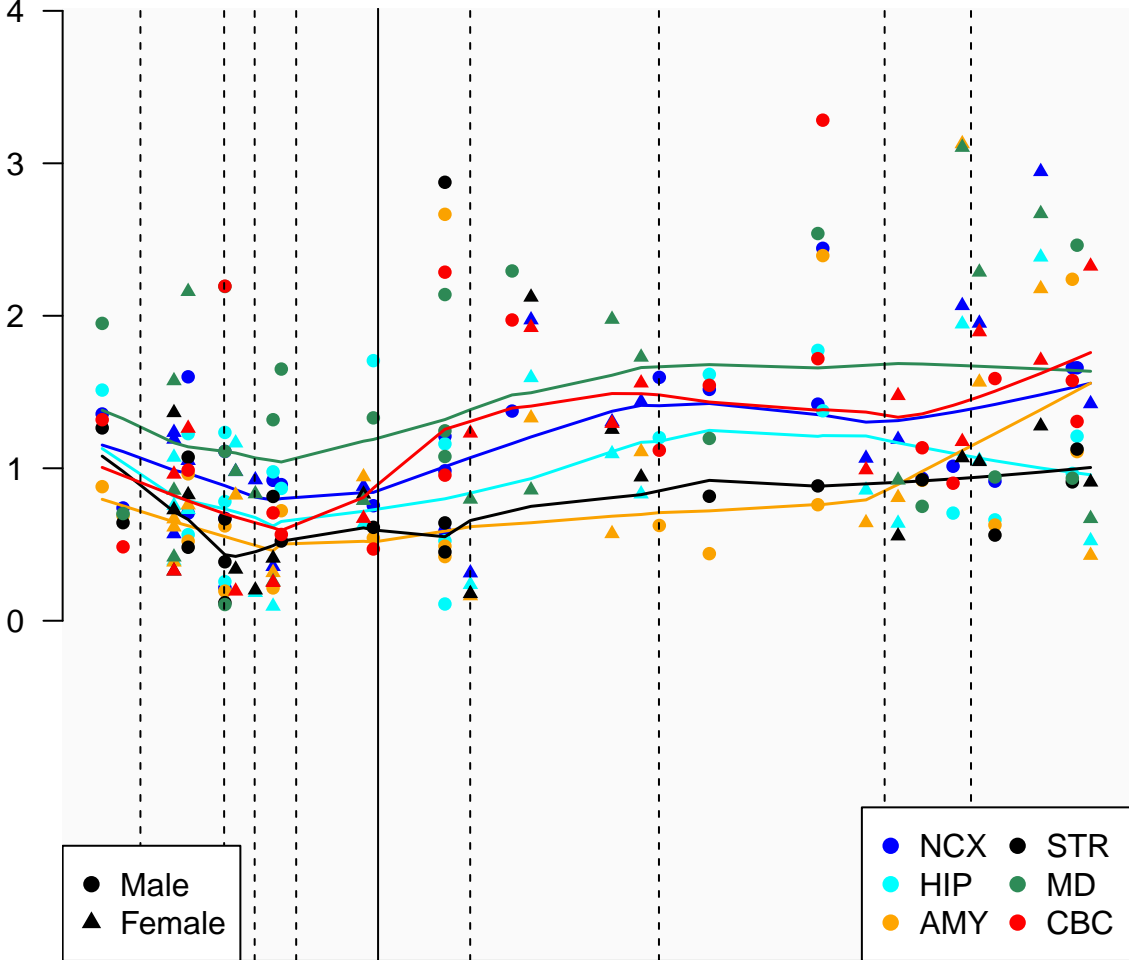

# SNORD42\_ENSG00000201209

Window:

1 2 3 4 5 6 7 8 9

Normalized Log2 RPKM+1

● Male  
▲ Female

● NCX ● STR  
● HIP ● MD  
● AMY ● CBC

Age (Days)