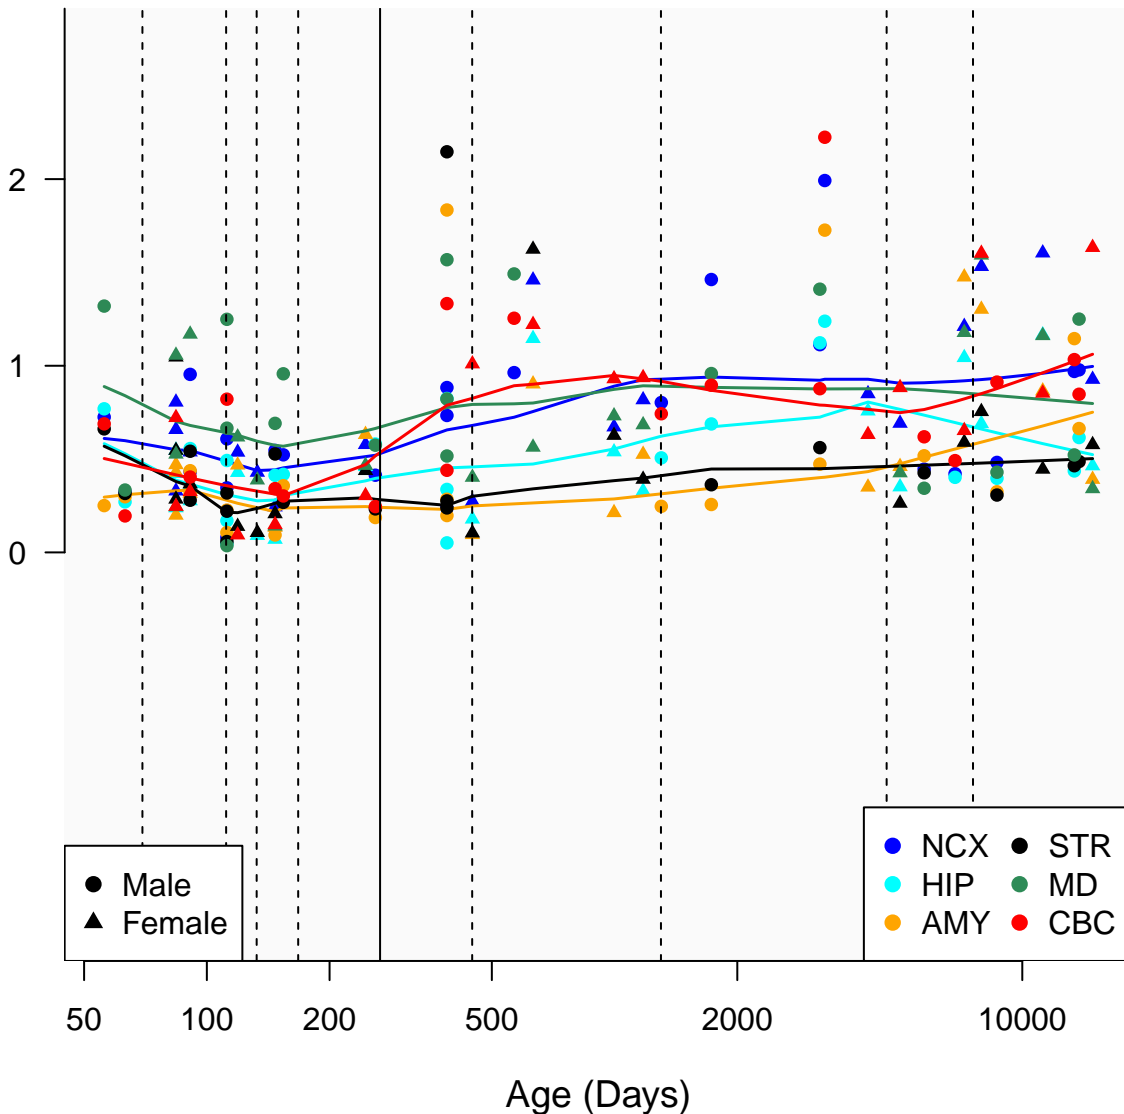

# SNORD49B\_ENSG00000277108

Window:

1 2 3 4 5 6 7 8 9

Normalized Log2 RPKM+1

● Male  
▲ Female

● NCX ● STR  
● HIP ● MD  
● AMY ● CBC