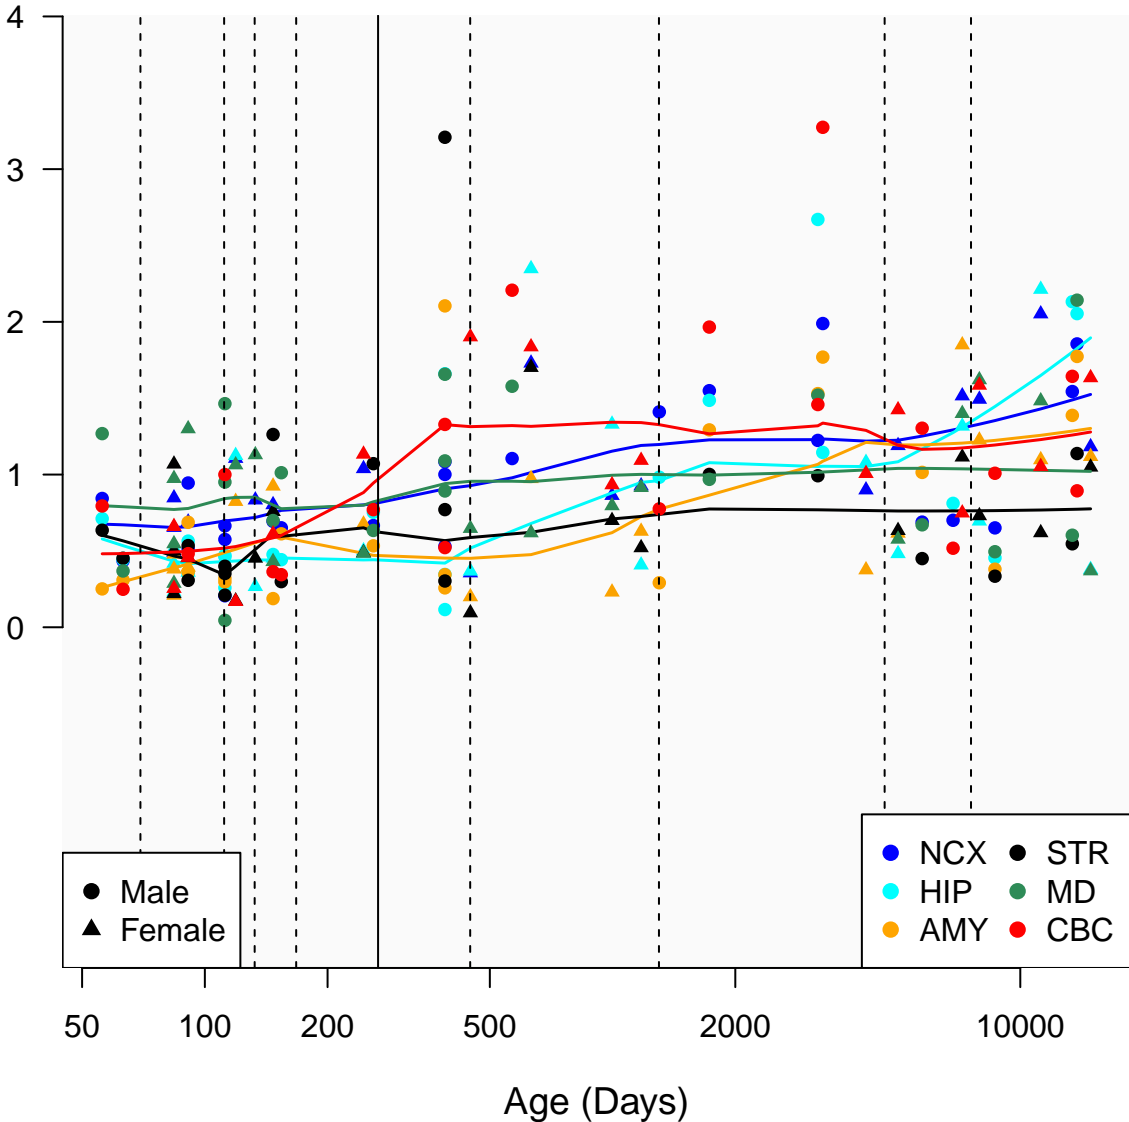

# SNORD51\_ENSG00000207047

Window:

1 2 3 4 5 6 7 8 9

Normalized Log2 RPKM+1

● Male  
▲ Female

● NCX ● STR  
● HIP ● MD  
● AMY ● CBC