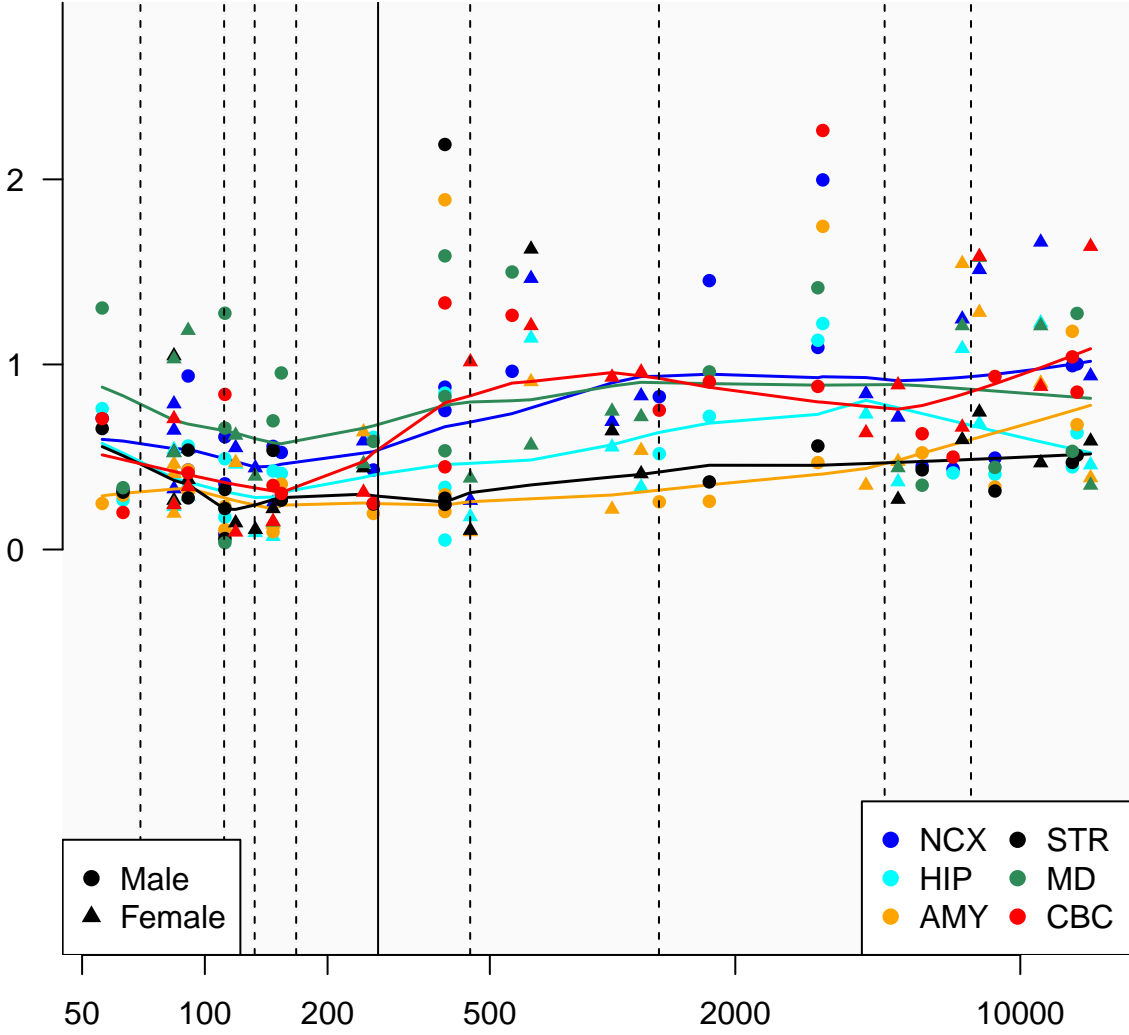

# SNORD52\_ENSG00000201754

Window:

1 2 3 4 5 6 7 8 9

Normalized Log2 RPKM+1

● Male  
▲ Female

● NCX ● STR  
● HIP ● MD  
● AMY ● CBC

Age (Days)