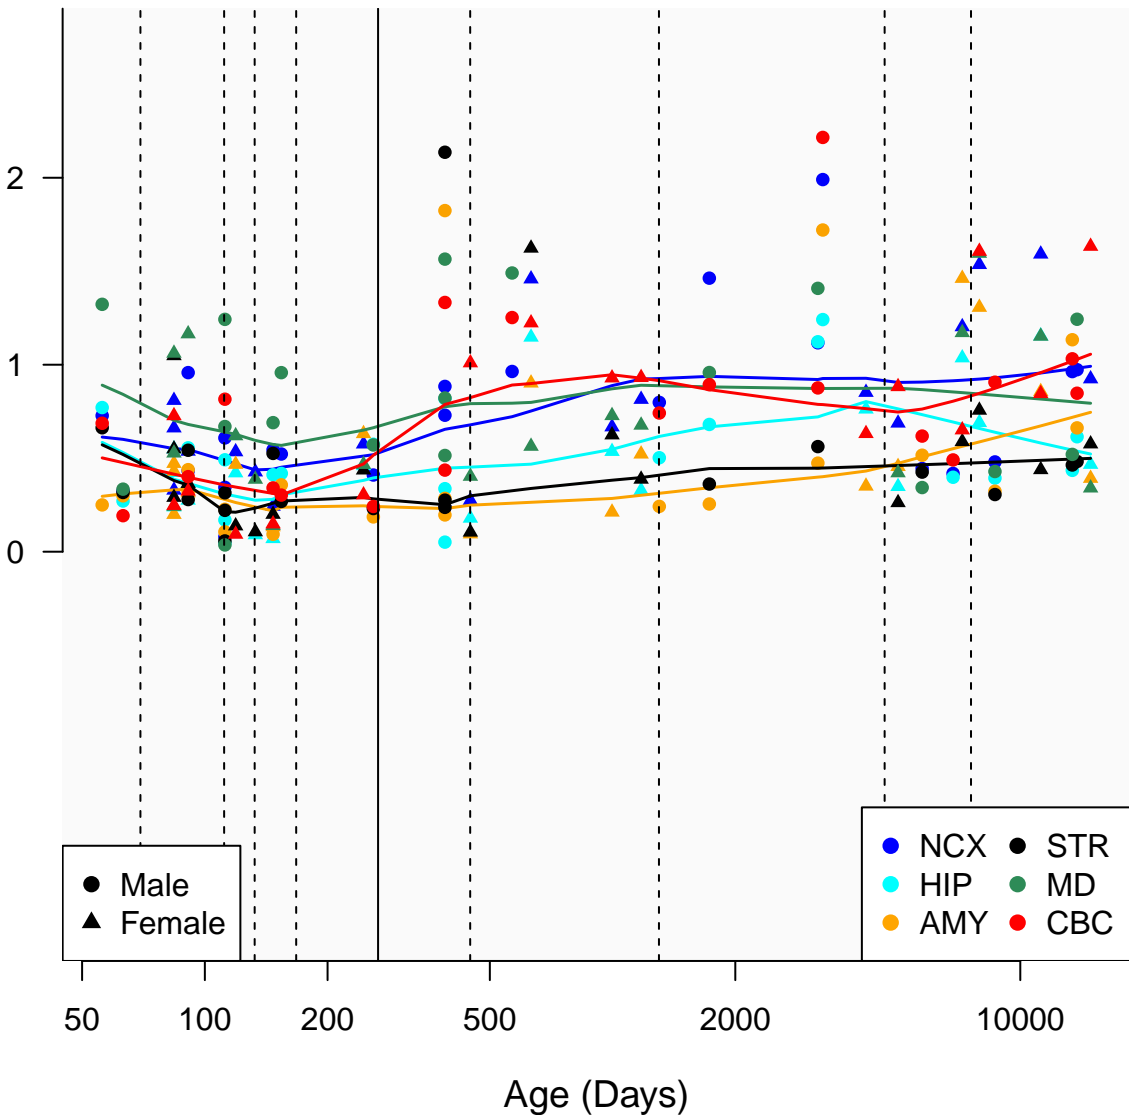

SNORD54_ENSG00000238650

Window:

1 2 3 4 5 6 7 8 9

Normalized Log2 RPKM+1

● Male
▲ Female

● NCX ● STR
● HIP ● MD
● AMY ● CBC