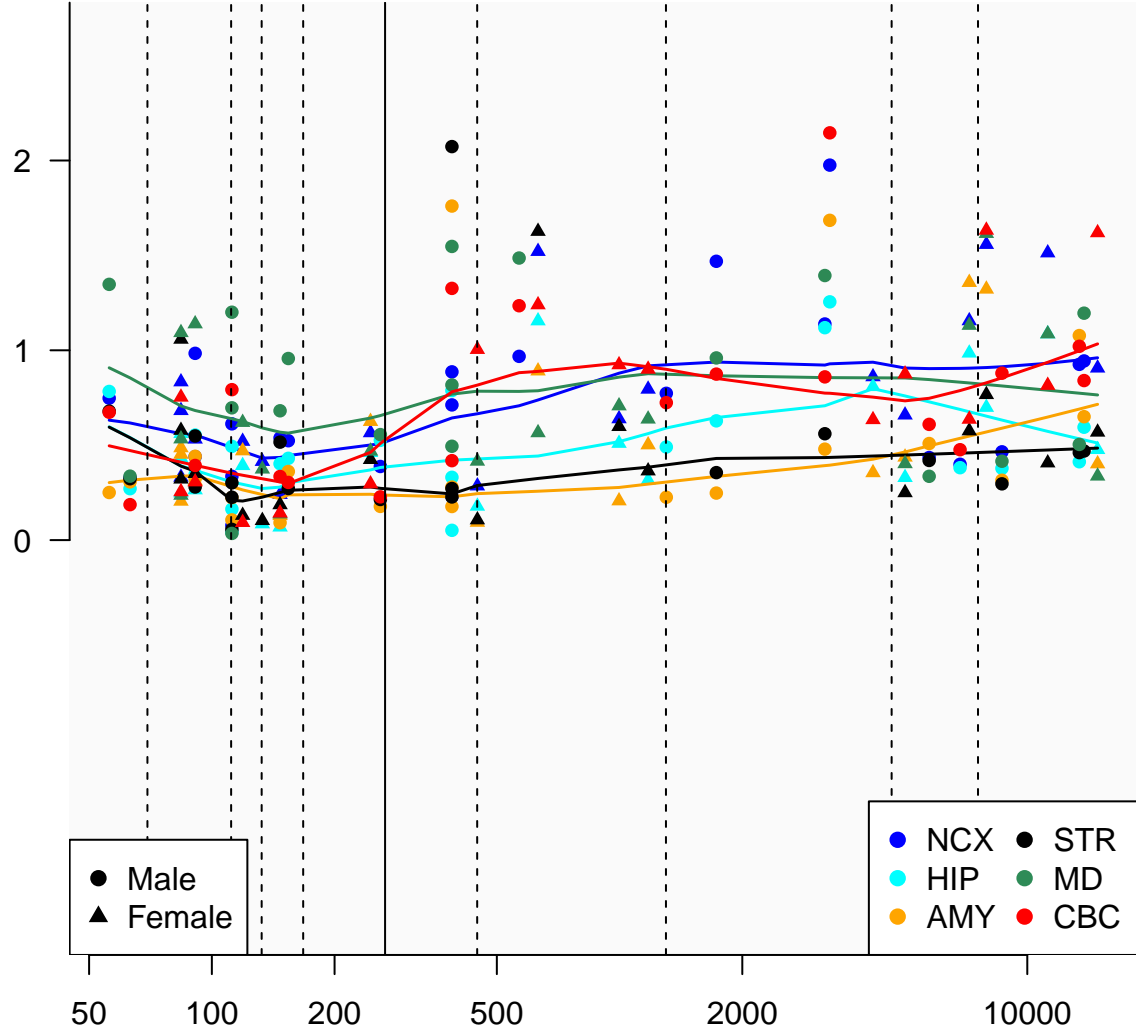

# SNORD56\_ENSG00000207299

Window:

1 2 3 4 5 6 7 8 9

Normalized Log2 RPKM+1

● Male  
▲ Female

● NCX ● STR  
● HIP ● MD  
● AMY ● CBC

Age (Days)