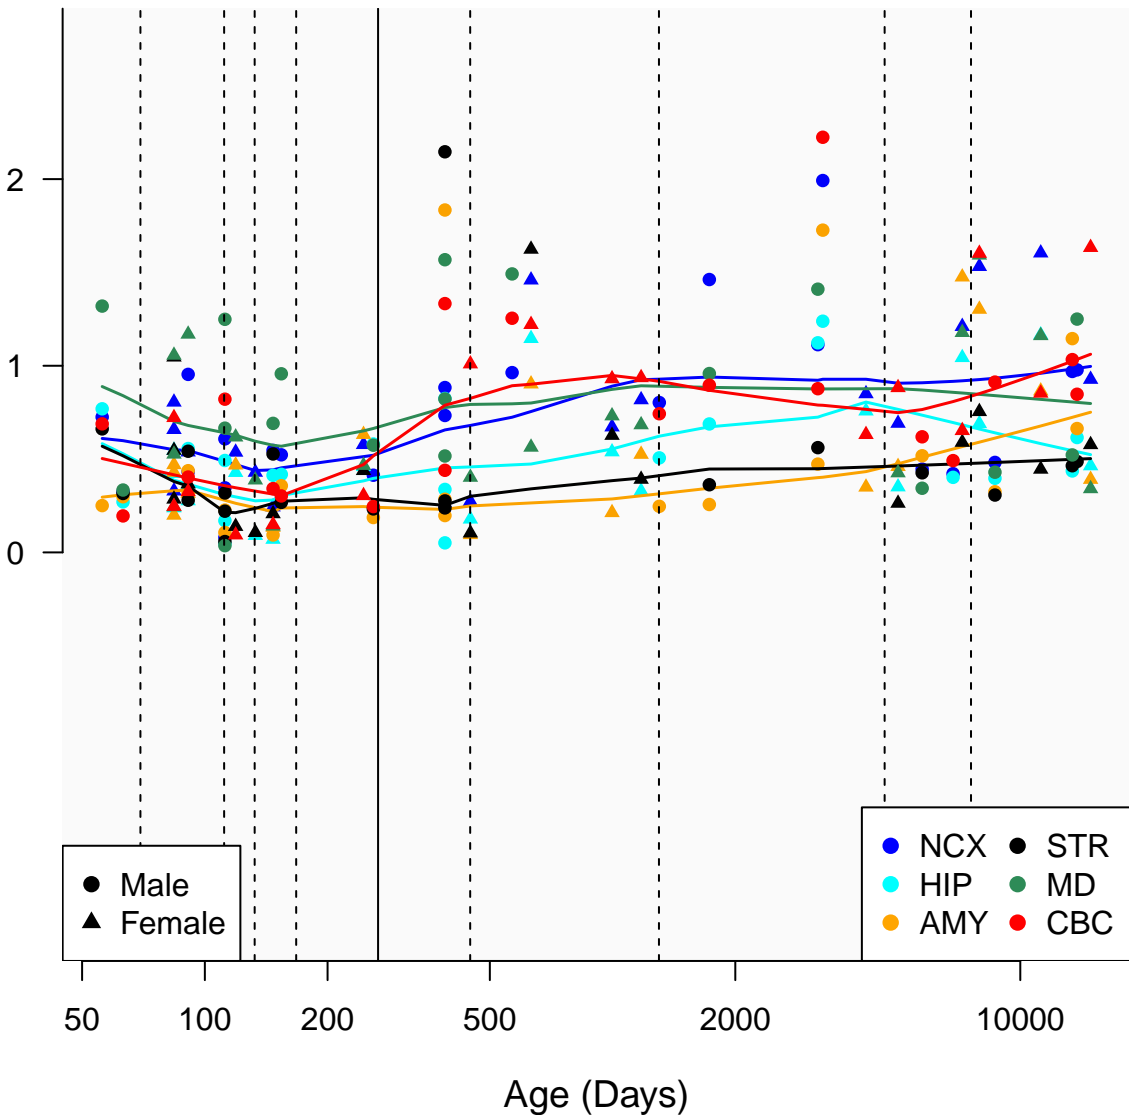

SNORD57_ENSG00000226572

Window:

1 2 3 4 5 6 7 8 9

Normalized Log2 RPKM+1

● Male
▲ Female

● NCX ● STR
● HIP ● MD
● AMY ● CBC