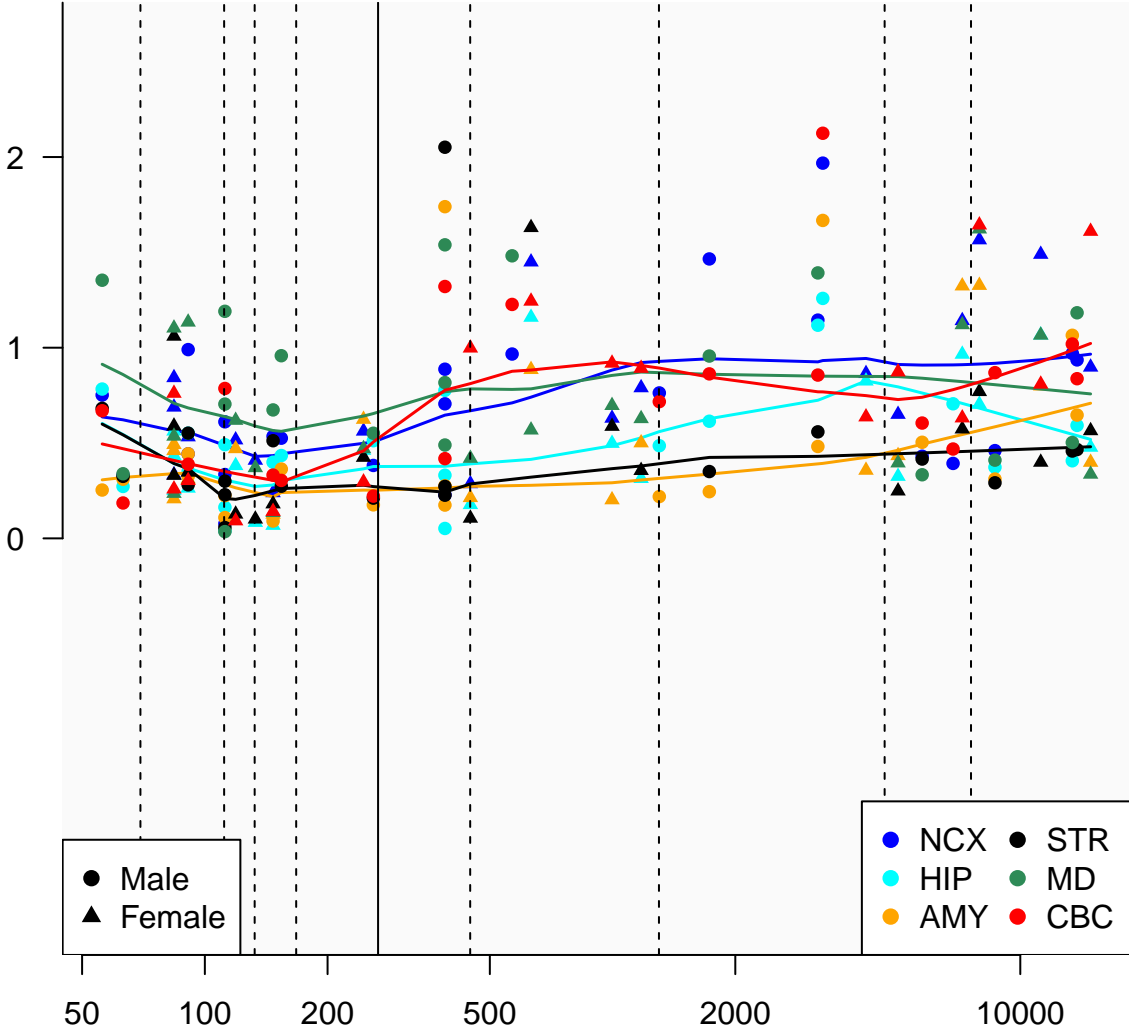

SNORD59_ENSG00000252682

Window:

1 2 3 4 5 6 7 8 9

Normalized Log2 RPKM+1

● Male
▲ Female

● NCX ● STR
● HIP ● MD
● AMY ● CBC

Age (Days)