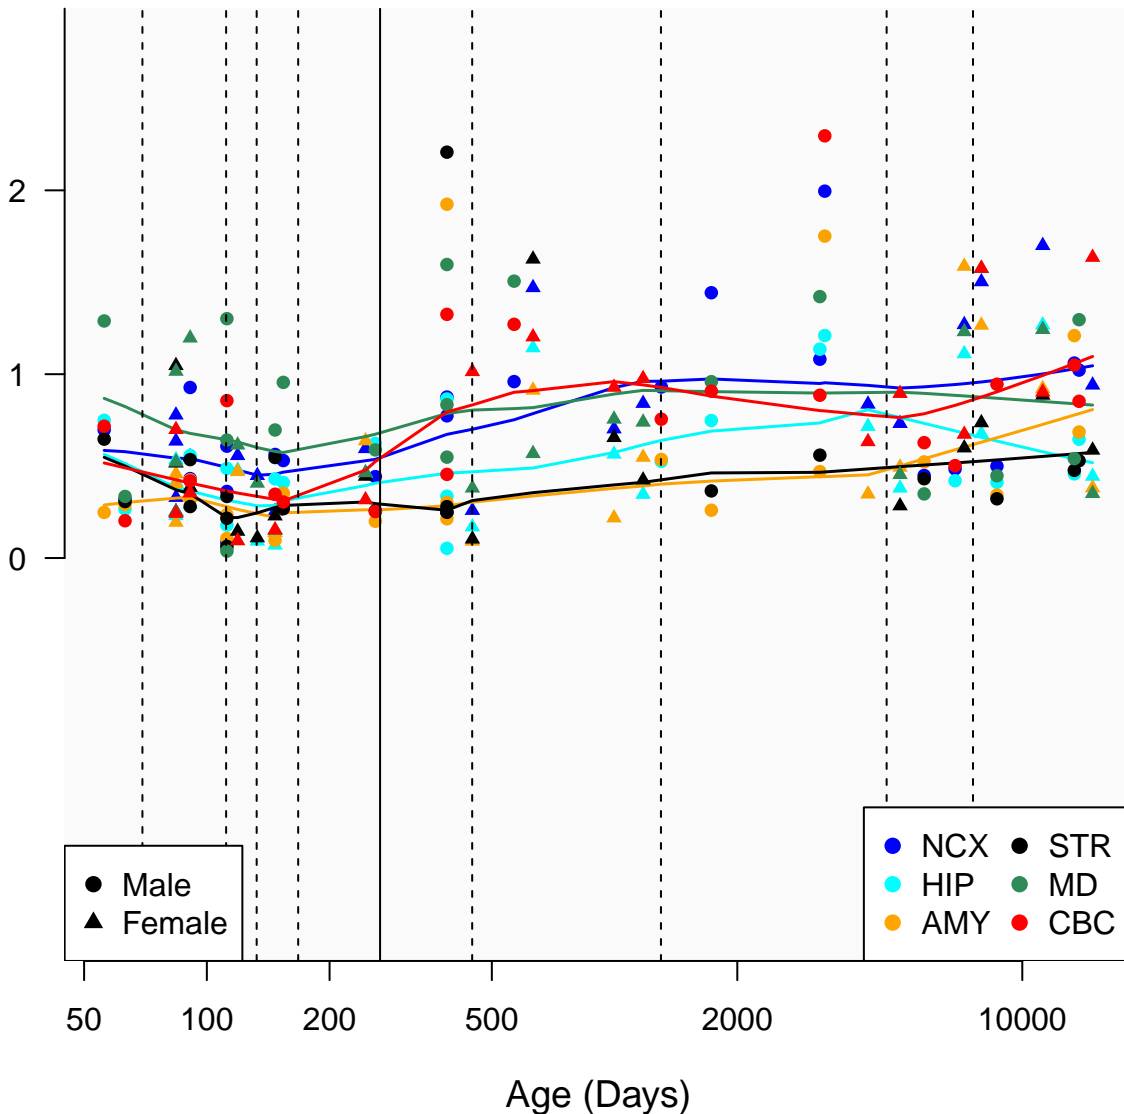

SNORD60_ENSG00000199321

Window:

1 2 3 4 5 6 7 8 9

Normalized Log2 RPKM+1

● Male
▲ Female

● NCX ● STR
● HIP ● MD
● AMY ● CBC