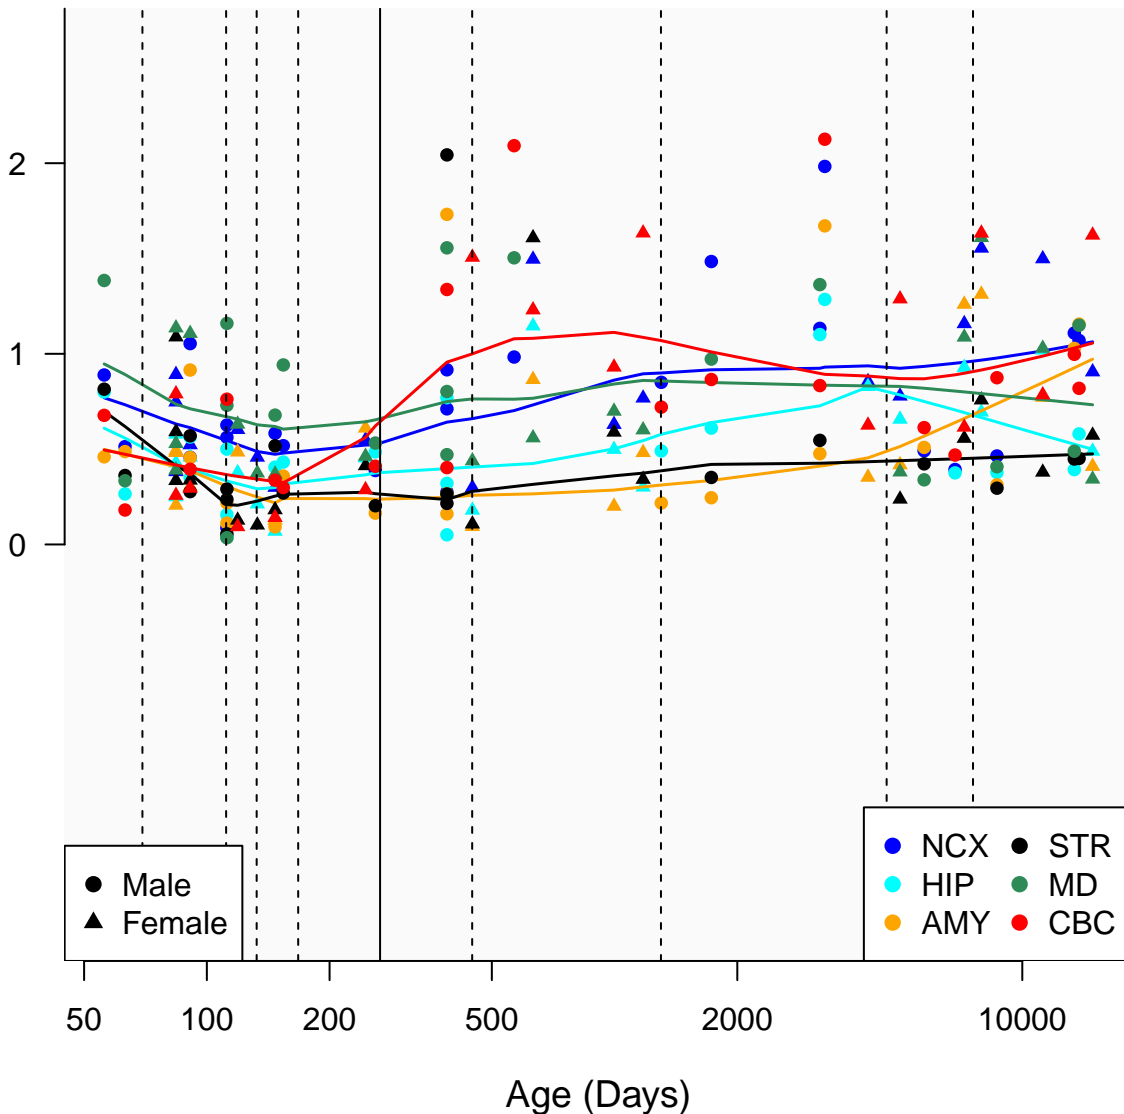

SNORD62A_ENSG00000235284

Window:

1 2 3 4 5 6 7 8 9

Normalized Log2 RPKM+1

● Male
▲ Female

● NCX ● STR
● HIP ● MD
● AMY ● CBC