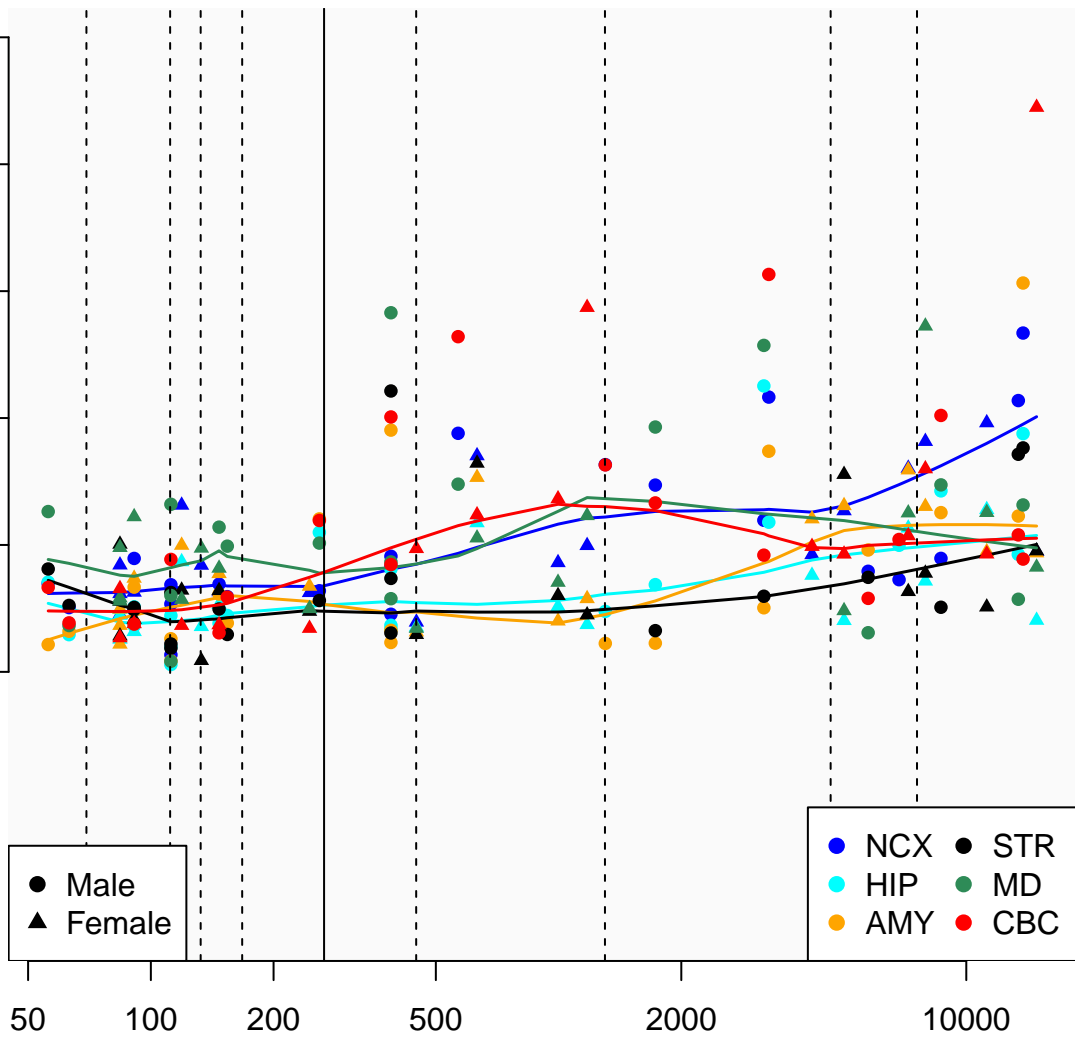

# SNORD63\_ENSG00000222937

Window:

1 2 3 4 5 6 7 8 9

Normalized Log2 RPKM+1

● Male  
▲ Female

● NCX ● STR  
● HIP ● MD  
● AMY ● CBC

Age (Days)